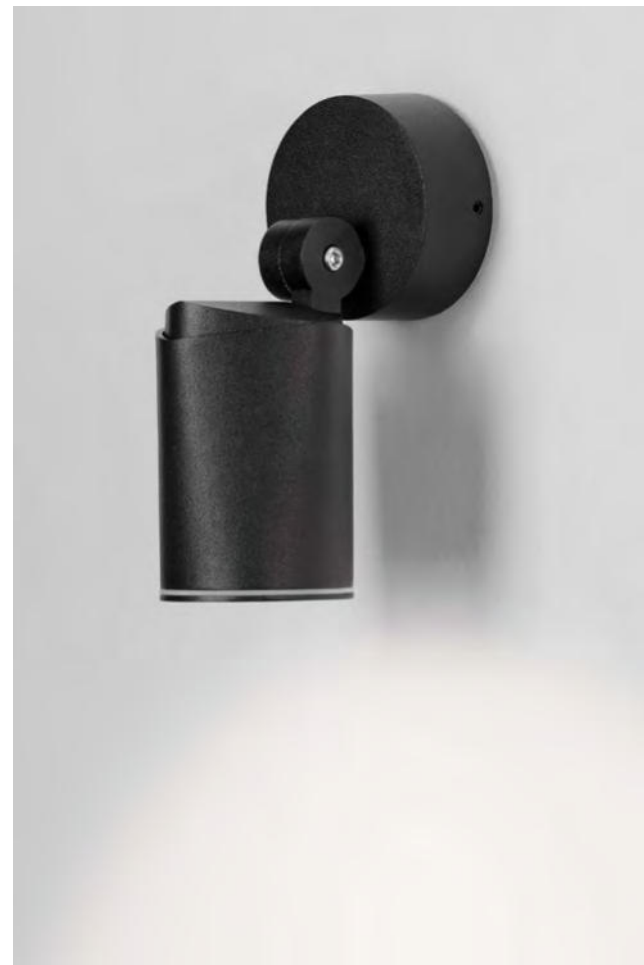

SPY

— 9030154

Sandy Black
Die-Casting
Aluminium
& Clear Glass
LED · GU10 · 1x10 Watt
100-240 Vac · IP65

BULB EXCLUDED

—
D: 7
W: 8
H: 15.5 cm

SPY

— 9030155

Sandy Black
Die-Casting
Aluminium
& Clear Glass
LED · GU10 · 1x10 Watt
100-240 Vac · IP65

Included plastic spike (+21 cm)

BULB EXCLUDED

—
D: 7
W: 14
H: 19 cm