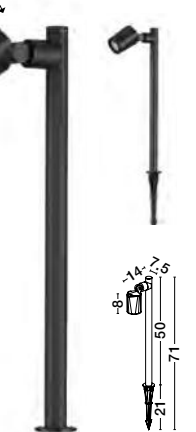

SPY — 9030156