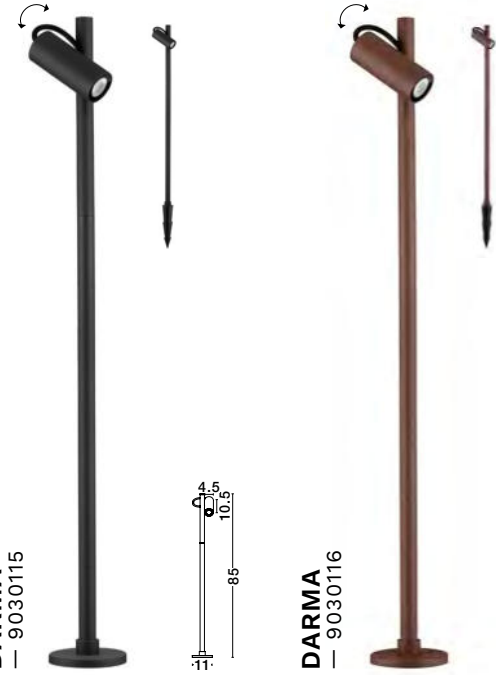

Included plastic
spike (+21 cm)

D: 10.5
H: 122 cm

SLOT
— 9030909

Corten Aluminium
LED · 4 Watt
24Vdc · 195Lm
3000K · IP65
Included plastic spike (+20.3 cm)

D: 2.5
H: 100 cm

SLOT
— 9030908

Corten Aluminium
LED · 4 Watt
24Vdc · 195Lm
3000K · IP65
Included plastic spike (+20.3 cm)