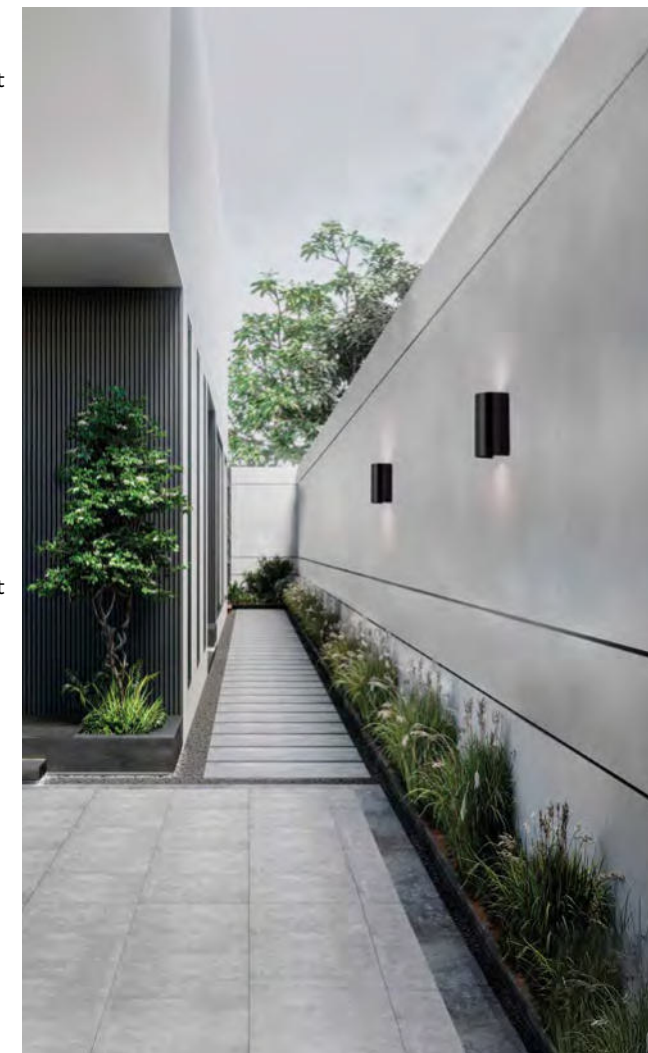

YORK
— 9030833

Sandy White Acrylic
& Polycarbonate
Diffuser
LED · GU10 · 1x10 Watt
100-240 Vac
IP65

Light down
BULB EXCLUDED

L: 11
W: 8.5
H: 11 cm