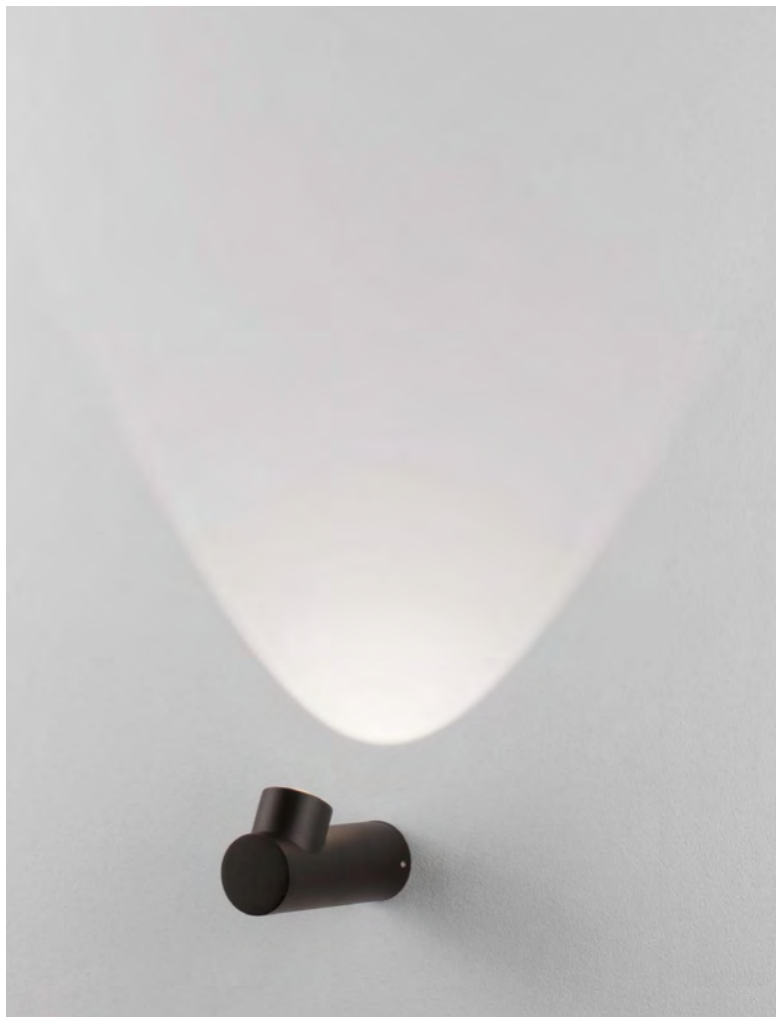

BRICE
— 9136176

Sandy Black
Aluminium
& Glass Diffuser
LED · 6 Watt
220-240 Vac
594Lm · 3000K
IP54
—
L: 4
W: 12
H: 6 cm

BRICE
— 9136177

Sandy White
Aluminium
& Glass Diffuser
LED · 6 Watt
220-240 Vac
594Lm · 3000K
IP54
—
L: 4
W: 12
H: 6 cm

DEWEI
— 9026117

Dark Anthracite
Aluminium
& Acrylic
LED · 2x2 Watt
100-240 Vac
400Lm · 3000K
IP54
Light up & down
—
L: 5
W: 4
H: 9 cm

DEWEI
— 9026118

Sandy White
Aluminium
& Acrylic
LED · 2x2 Watt
100-240 Vac
400Lm · 3000K
IP54
Light up & down
—
L: 5
W: 4
H: 9 cm

AZAR
— 9026116

Dark Anthracite
Aluminium
& Acrylic
LED · 2x2 Watt
100-240 Vac
400Lm · 3000K
IP54
Light up & down
—
L: 5
W: 4
H: 9 cm