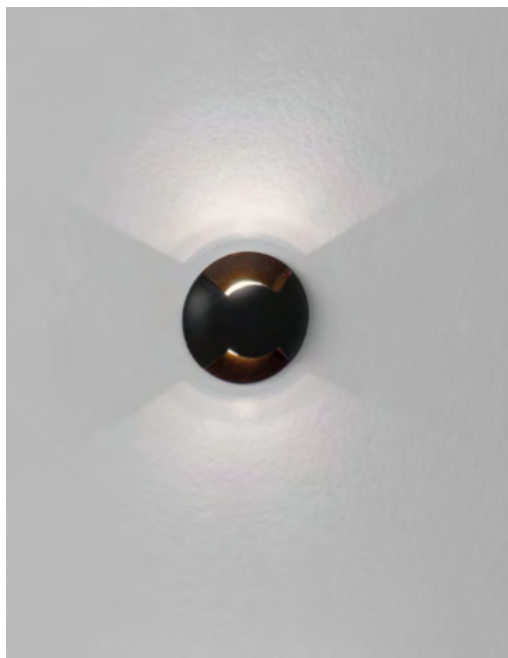

IKO
— 9019219

Sandy White
Polycarbonate
LED · 1 Watt
220-240 Vac
40Lm · 3000K
IP67

Light down

—
L: 5.5
W: 9
H: 5.5 cm
Cut Out: 4.3 cm

IKO
— 9019220

Sandy Black
Polycarbonate
LED · 1 Watt
220-240 Vac
40Lm · 3000K
IP67

Light down

—
L: 5.5
W: 9
H: 5.5 cm
Cut Out: 4.3 cm

IKO
— 9019221

Sandy White
Polycarbonate
LED · 1 Watt
220-240 Vac
45Lm · 3000K
IP67

Light up & down

—
L: 5.5
W: 9
H: 5.5 cm
Cut Out: 4.3 cm

IKO
— 9019222

Sandy Black
Polycarbonate
LED · 1 Watt
220-240 Vac
45Lm · 3000K
IP67

Light up & down

—
L: 5.5
W: 9
H: 5.5 cm
Cut Out: 4.3 cm