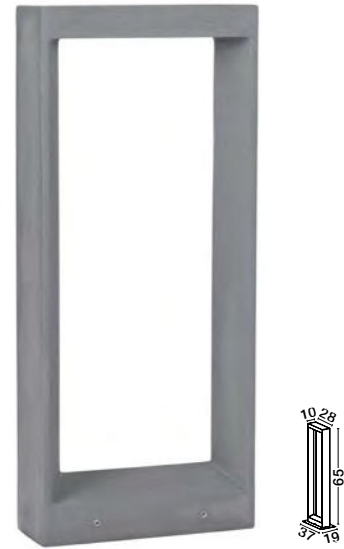

CAIRO
— 9540218