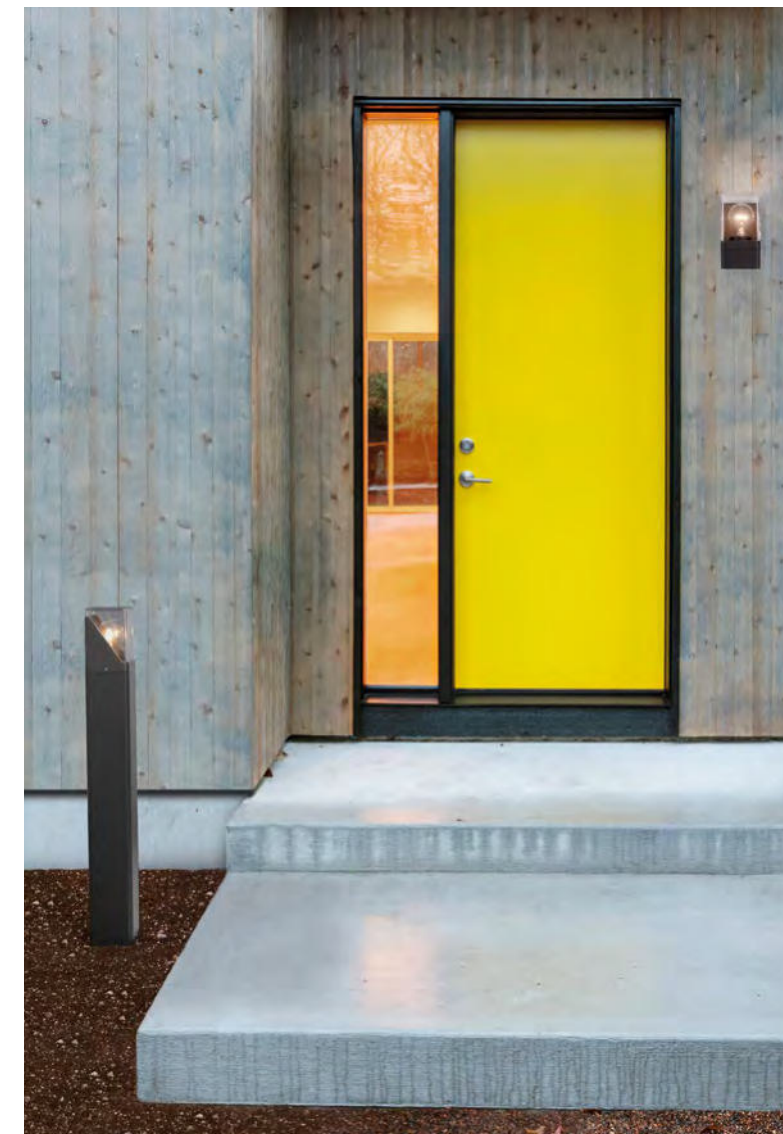

SELENA
— 9492750

Dark Anthracite
Die-Casting
Aluminum
& Clear Acrylic
LED · E27 · 1x12 Watt
100-240 Vac
IP65

BULB EXCLUDED

—
L: 8.5
W: 8.5
H: 65 cm

SELENA
— 9492750