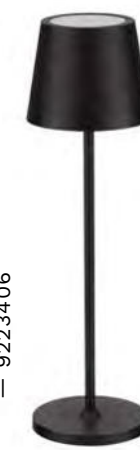

SEINA
— 9223405

SEINA
— 9223405

[Touch Dimmable]
Olive Green
Aluminium
& Acrylic
LED · 2 Watt
5 Vdc · 192Lm
2700K · IP54
Switch on/off
USB Type C Wire
Rechargeable with
PG base

D: 11.4
H: 39.5 cm

SEINA
— 9223406