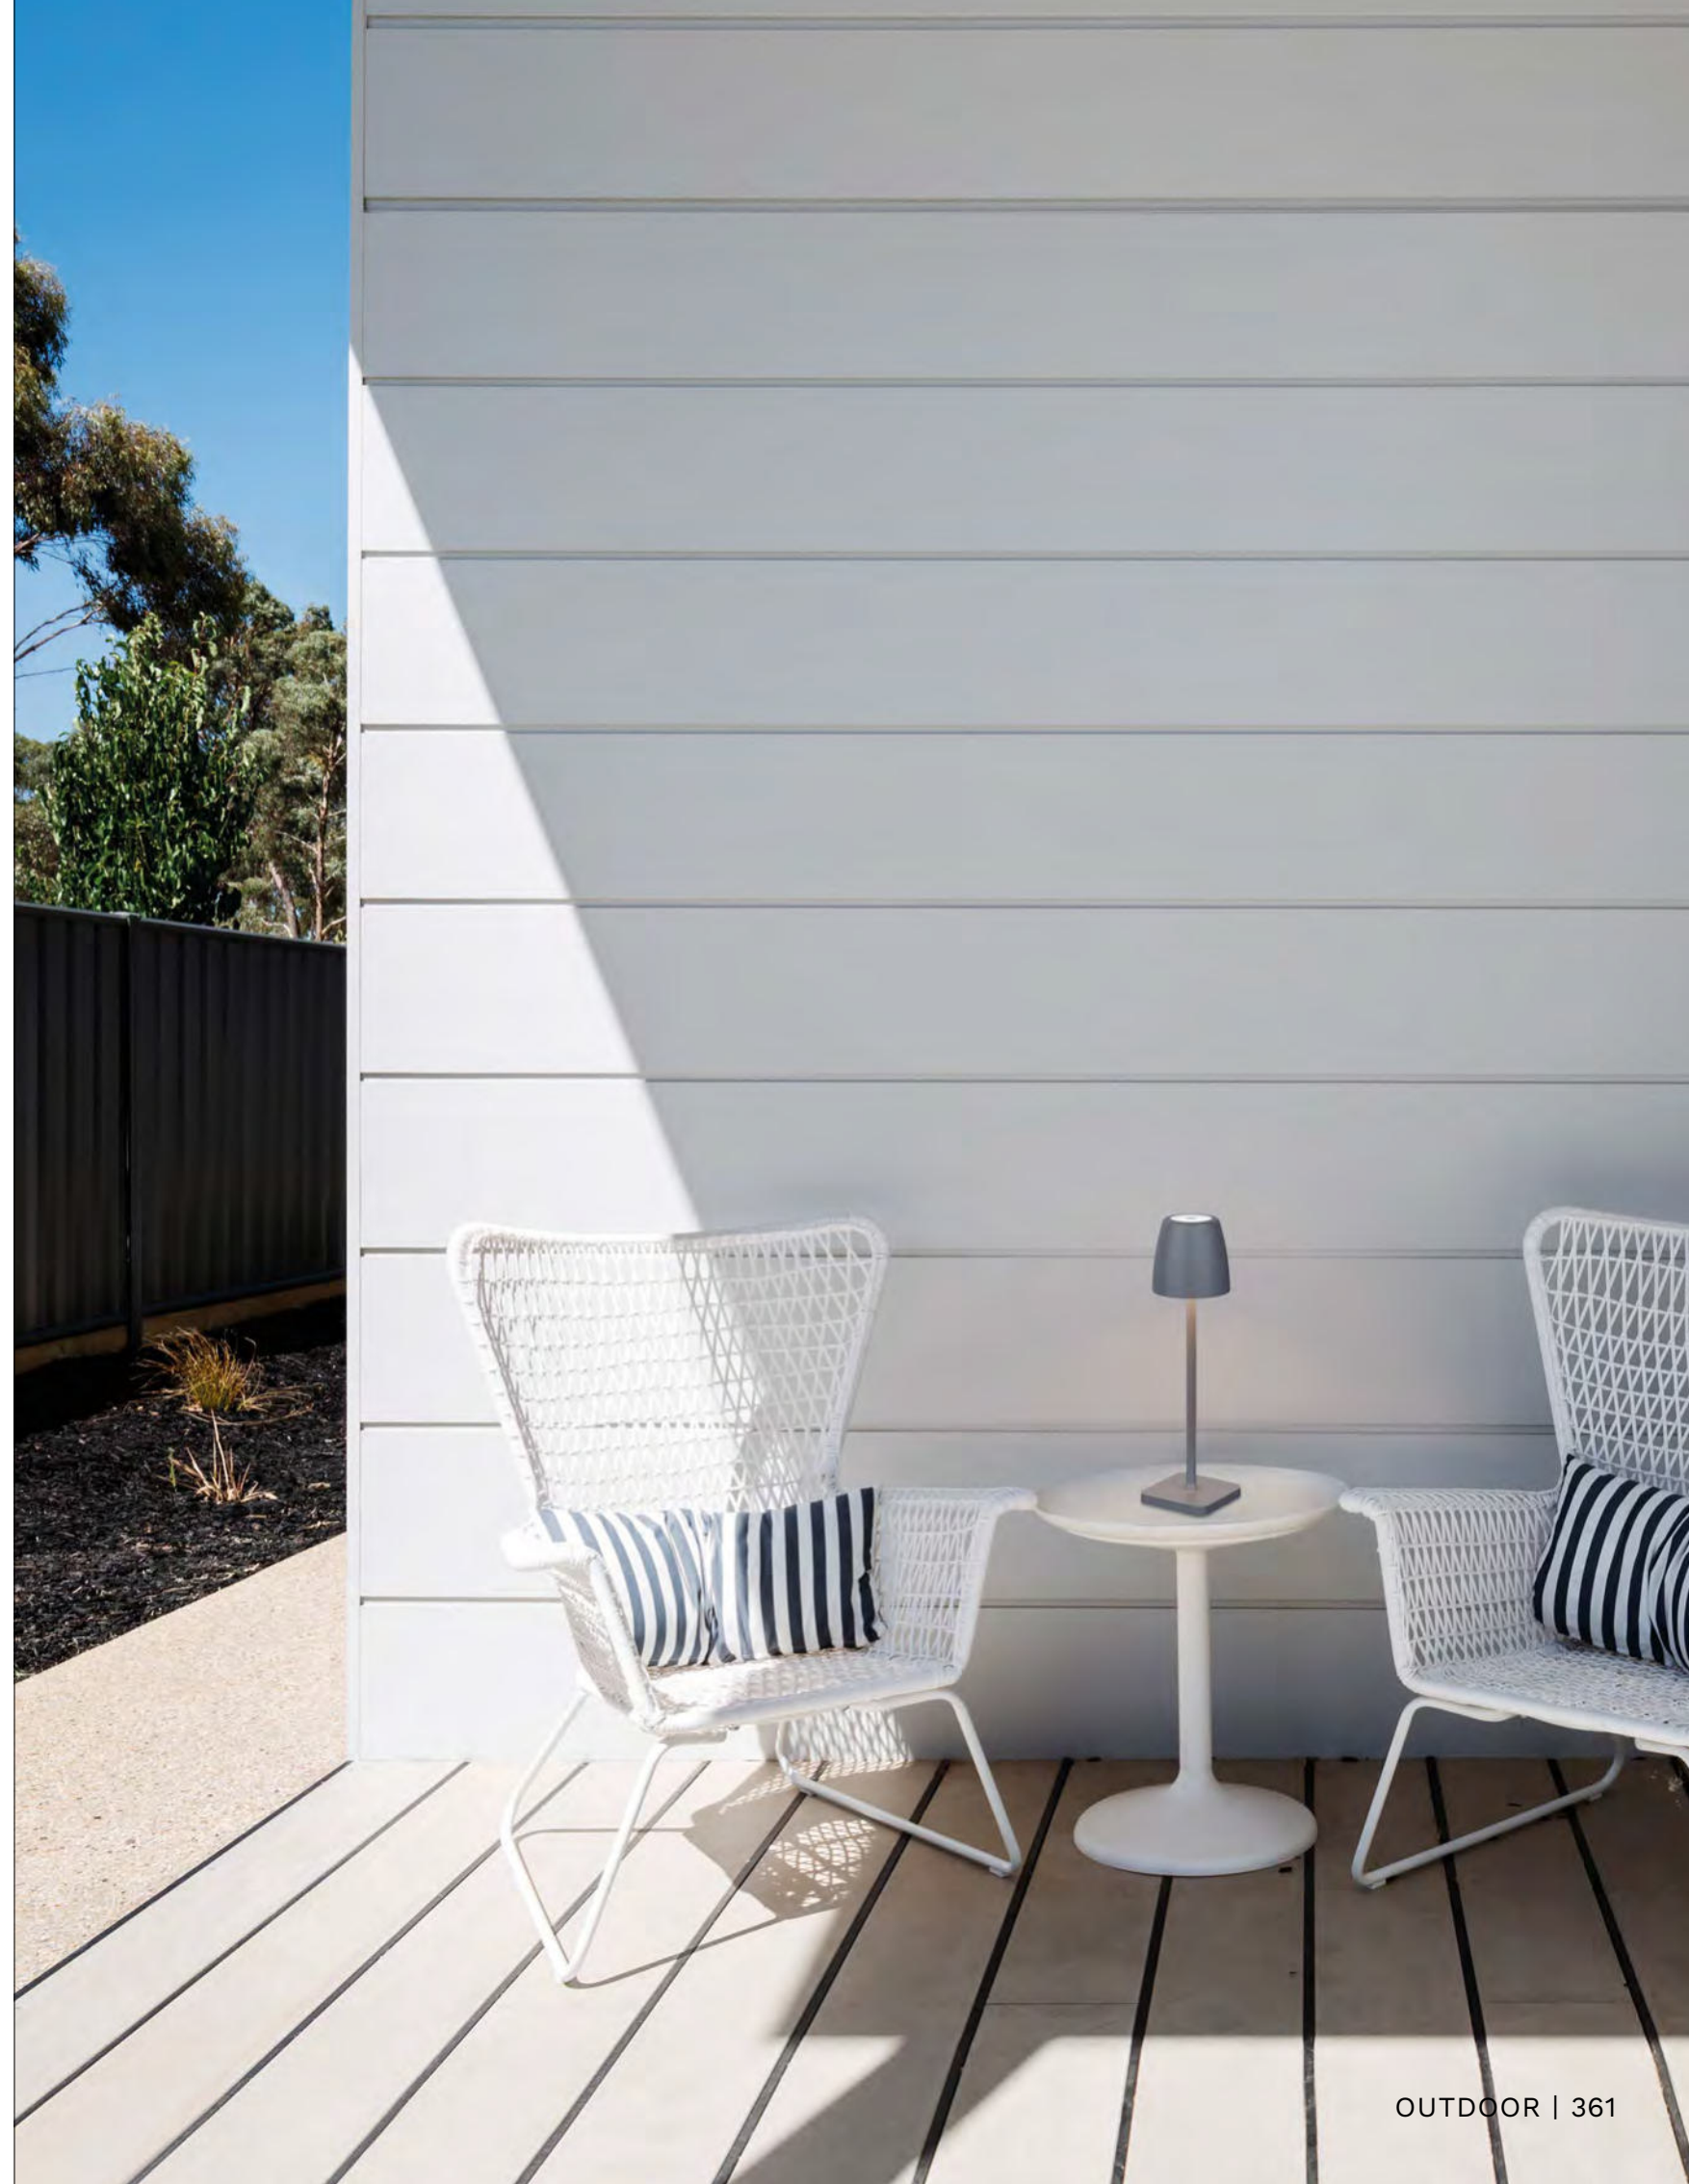

—
D: 8
H: 30 cm

ADAPTOR
— 9223410

White adaptor 5V 2A

ADAPTOR
— 9223409

Black adaptor 5V 2A

WORKING TIME		Charge: 7-8 hrs
100% of light	8-9 Hrs	5% of light
		280 Hrs

COLT
— 9223997

COLT
— 9223998