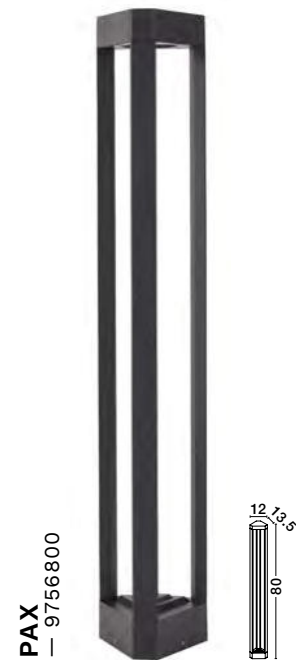

PAX
— 9756600

Dark Anthracite
Aluminium
LED · 9 Watt
100-240 Vac
715Lm · 3000K
IP54

—
L: 13.5
W: 12
H: 50 cm