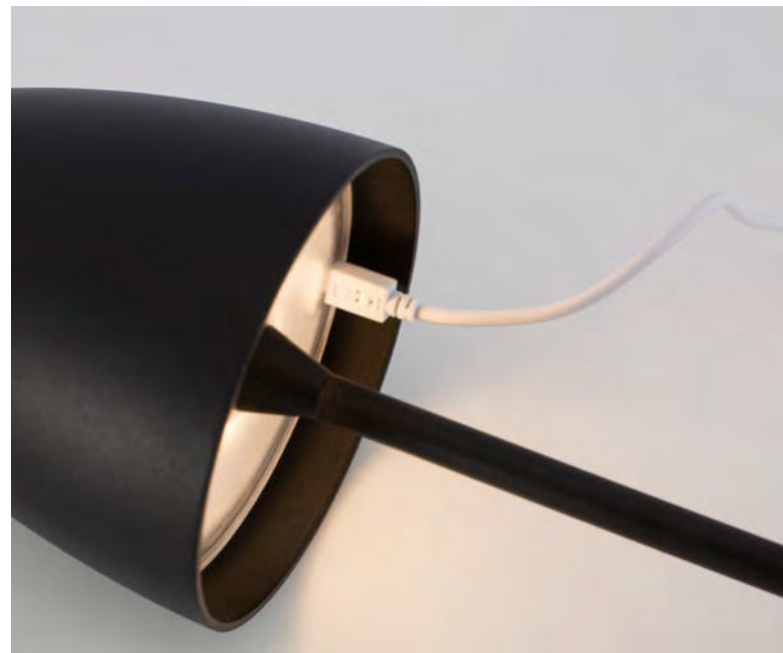

—
D: 8
H: 30 cm

ADAPTOR
— 9223410

White adaptor 5V 2A

ADAPTOR
— 9223409

Black adaptor 5V 2A

WORKING TIME		Charge: 7-8 hrs
100% of light	8-9 Hrs	5% of light
		280 Hrs

COLT
— 9223997

COLT
— 9223998