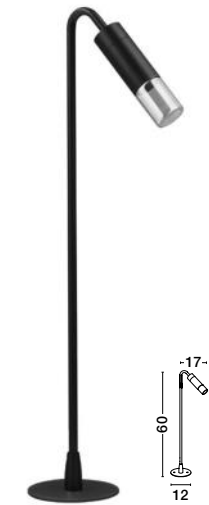

AETHER
— 9030848

Dark Anthracite
Aluminium
& Smokey Glass
LED · 5 Watt
100-240 Vac
71Lm · 3000K
IP65

D: 12
W: 17
H: 60 cm

AETHER
— 9030848