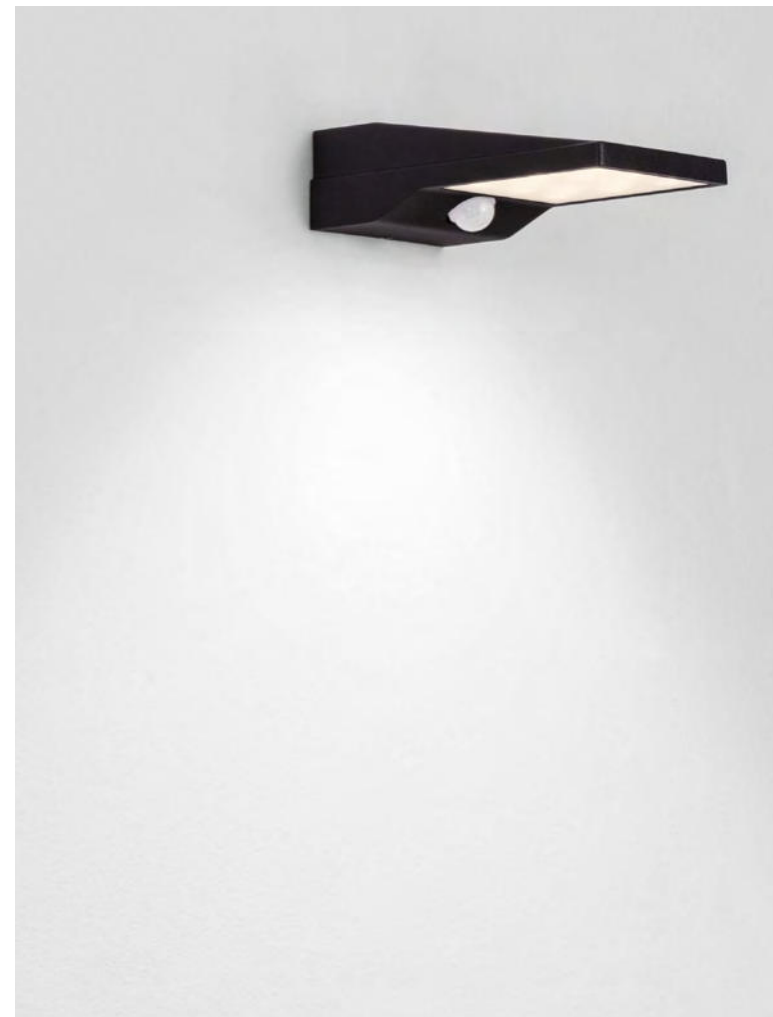

L: 13
W: 15
H: 50 cm

ROB
— 9136429

ROB

— 9136430

Sandy Black
Aluminium
& Glass
LED · 13 Watt
220-240 Vac
757Lm · 3000K
IP65
Beam angle 20°

L: 13
W: 15
H: 90 cm

ROB
— 9136430

Special Reflector: Light up to 12m