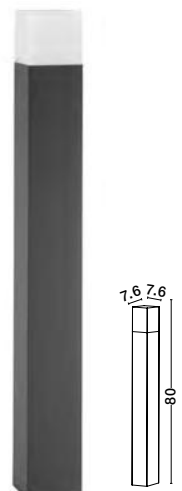

BULB EXCLUDED

—
D: 10
H: 60 cm

PYRO
— 9209212

STICK
— 713412

STICK
— 71371102

STICK
— 71371101

STICK
— 713412

Dark Gray
Aluminium
& White Acrylic
LED · E27 · 1x12 Watt
100-240 Vac
IP54