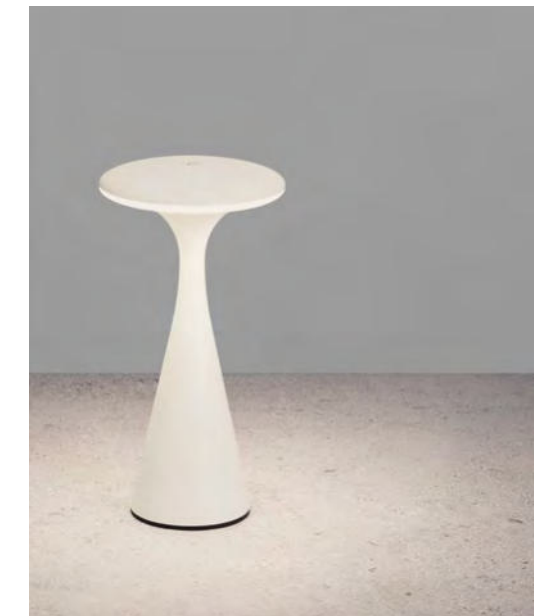

GRIGIO
— 9136452

[Touch Dimmable]
Sandy Black
Aluminium
& Polycarbonate
LED · 2 Watt
5 Vdc · 122Lm
CCT
2200-2700-3000K
IP54
Switch on/off
Include single
charging base

D: 10.1
H: 19.7 cm

GRIGIO
— 9136453

[Touch Dimmable]
Sandy White
Aluminium
& Polycarbonate
LED · 2 Watt
5 Vdc · 122Lm
CCT
2200-2700-3000K
IP54
Switch on/off
Include single
charging base

D: 10.1
H: 19.7 cm

GRIGIO
— 9136454

[Touch Dimmable]
Sage Green
Aluminium
& Polycarbonate
LED · 2 Watt
5 Vdc · 122Lm
CCT
2200-2700-3000K
IP54
Switch on/off
Include single
charging base

D: 10.1
H: 19.7 cm

GRIGIO
— 9136455

[Touch Dimmable]
Sand
Aluminium
& Polycarbonate
LED · 2 Watt
5 Vdc · 122Lm
CCT
2200-2700-3000K
IP54
Switch on/off
Include single
charging base

D: 10.1
H: 19.7 cm

BASE
— 9136405

Charging Base
for six products
Sandy Black Acrylic
100-240 Vac
—
L: 46
W: 33
H: 4 cm
Cable Length: 150 cm

Charging time	Working Time
5 Hrs	10-120 Hrs

- ! Memory of brightness & color temperature
- Low battery alert