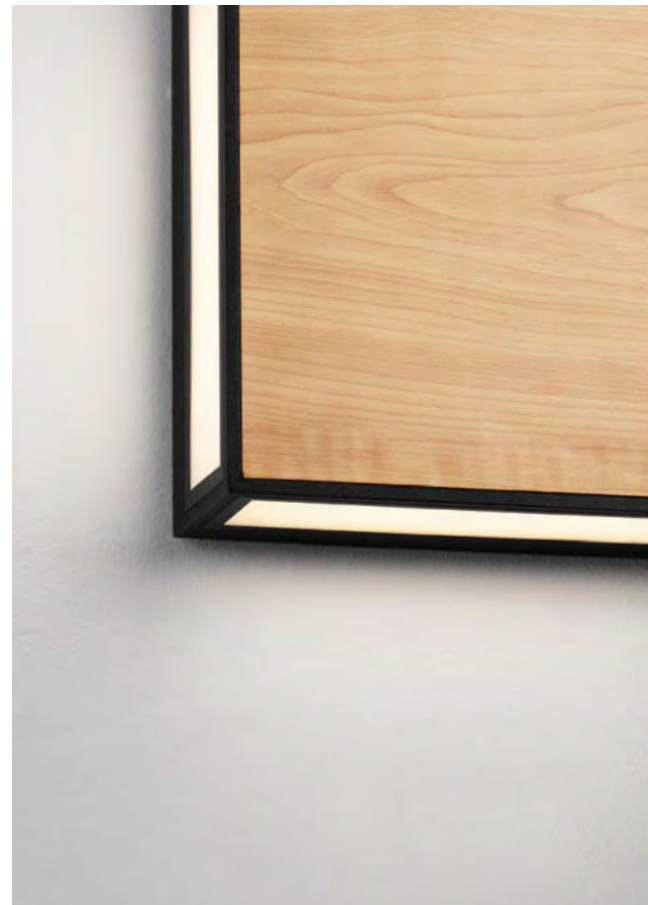

ASTRAL
— 9030633

Dark Anthracite
Die-Casting
Aluminium,
Natural Wood Color
& Clear Glass
LED · 10 Watt
220-240 Vac
192Lm · 3000K
IP65
—
L: 8.6
W: 9
H: 25.8 cm

ASTRAL
— 9030631

Dark Anthracite
Die-Casting
Aluminium,
Natural Wood Color
& Clear Glass
LED · 16 Watt
220-240 Vac
374Lm · 3000K
IP65
—
L: 22
W: 8.7
H: 22 cm

ASTRAL
— 9030632

Dark Anthracite
Die-Casting
Aluminium
& Clear Glass
LED · 10 Watt
220-240 Vac
373Lm · 3000K
IP65
—
L: 8.6
W: 9
H: 25.8 cm

ASTRAL
— 9030630

Dark Anthracite
Die-Casting
Aluminium
& Clear Glass
LED · 16 Watt
220-240 Vac
948Lm · 3000K
IP65
—
L: 22
W: 8.7
H: 22 cm