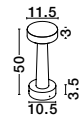

CRAM
— 9540241

Gray Sandstone
Cement
LED · 5 Watt
220-240 Vac
580Lm · 3000K
IP65

D: 11,5
H: 30 cm

CRAM
— 9540271

Sandy Sandstone
Cement
LED · 5 Watt
220-240 Vac
580Lm · 3000K
IP65

D: 11,5
H: 30 cm

CRAM
— 9540242

CRAM
— 9540242

Gray Sandstone
Cement
LED · 5 Watt
220-240 Vac
580Lm · 3000K
IP65

D: 11,5
H: 50 cm

CRAM
— 9540272

White Sandstone
Cement
LED · 5 Watt
220-240 Vac
580Lm · 3000K
IP65

D: 11,5
H: 50 cm