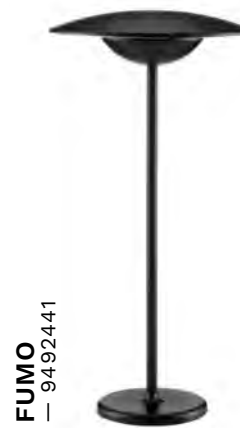

WORKING TIME		Charge: 4.5 hrs
100% of light	5% of light	
7-8 Hrs	280 Hrs	

FUMO
— 9002863

FUMO
— 9002864

FUMO
— 9492441

WORKING TIME			Charge: 7-10 hrs
100% of light	40% of light	10% of light	
4 Hrs	10 Hrs	50 Hrs	