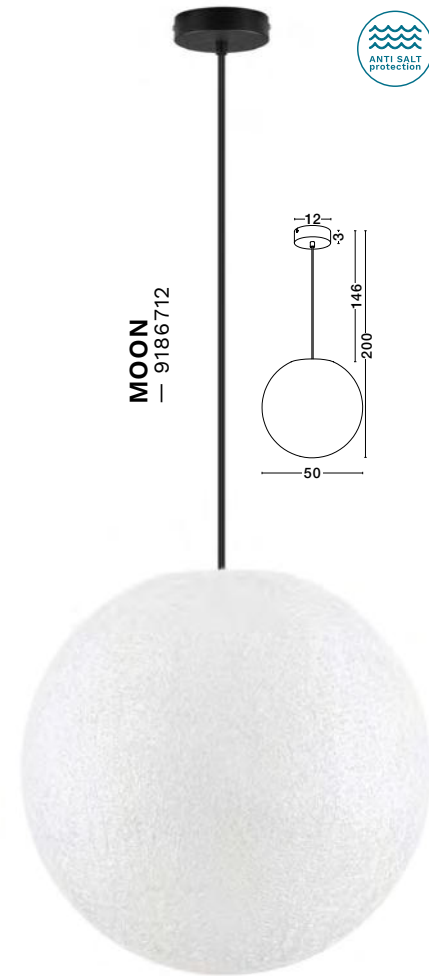

BULB EXCLUDED

—
D: 40
H: 200 cm

MOON
— 9186712

MOON
— 9186712

White Fiber Resin,
Black Canopy
& Black Cable
LED · E27 · 1x12 Watt
100-240 Vac
IP65

BULB EXCLUDED

—
D: 50
H: 200 cm

MOON
— 9186715