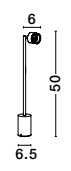

SENTO
— 9030851

SENTO
— 9971465

SENTO
— 9050732 (2700K)
— 9050731 (3000K)

Dark Anthracite
Aluminium
& Polycarbonate
LED · 3 Watt
24 Vdc · IP65
2700K · 135Lm
3000K · 135Lm
Beam angle 45°
Included plastic spike (+16 cm)
—
D: 3.5
H: 5 cm