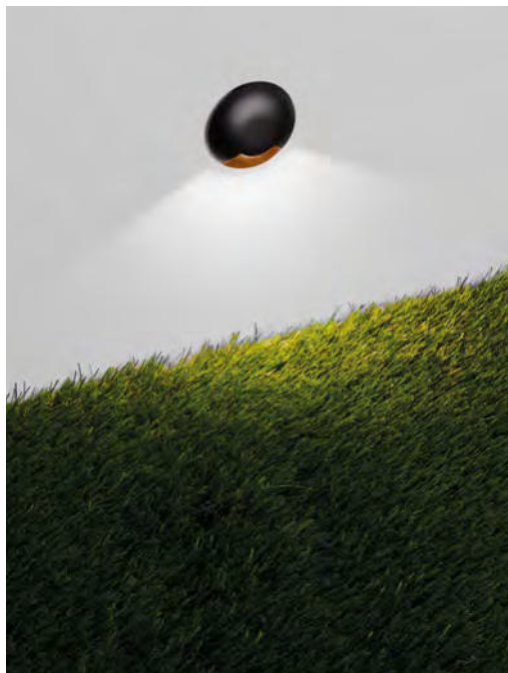

COMPO
— 9019215

Sandy White
Polycarbonate
LED · 1 Watt
220-240 Vac
17Lm · 3000K
IP67

—
D: 5
W: 9 cm
Cut Out: 4.3 cm

COMPO
— 9019216

Sandy Black
Polycarbonate
LED · 1 Watt
220-240 Vac
17Lm · 3000K
IP67

—
D: 5
W: 9 cm
Cut Out: 4.3 cm

ERIS
— 9019217

Sandy Black
Aluminium
LED · 1 Watt
220-240 Vac
24Lm · 3000K
IP67

Light down

—
D: 6
W: 5.4 cm
Cut Out: 4.3 cm

ERIS
— 9019218

Sandy Black
Aluminium
LED · 1 Watt
220-240 Vac
26Lm · 3000K
IP67

Light up & down

—
D: 6
W: 5.4 cm
Cut Out: 4.3 cm

IKO
— 9019219

Sandy White
Polycarbonate
LED · 1 Watt
220-240 Vac
40Lm · 3000K
IP67

Light down

—
L: 5.5
W: 9
H: 5.5 cm
Cut Out: 4.3 cm

IKO
— 9019220

Sandy Black
Polycarbonate
LED · 1 Watt
220-240 Vac
40Lm · 3000K
IP67

Light down

—
L: 5.5
W: 9
H: 5.5 cm
Cut Out: 4.3 cm

IKO
— 9019221

Sandy White
Polycarbonate
LED · 1 Watt
220-240 Vac
45Lm · 3000K
IP67

Light up & down

—
L: 5.5
W: 9
H: 5.5 cm
Cut Out: 4.3 cm

IKO
— 9019222

Sandy Black
Polycarbonate
LED · 1 Watt
220-240 Vac
45Lm · 3000K
IP67

Light up & down

—
L: 5.5
W: 9
H: 5.5 cm
Cut Out: 4.3 cm