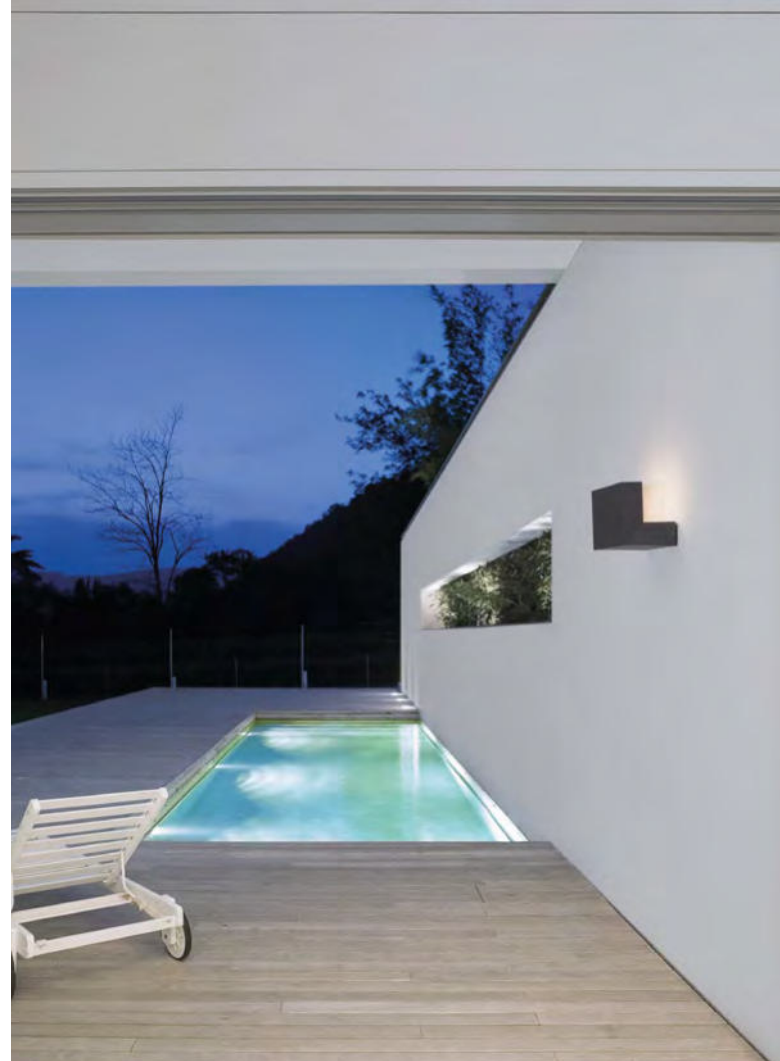

BRIN
— 9160101

Dark Anthracite
Die-Casting
Aluminium
& Clear Glass
LED · 10 Watt
220-240 Vac
341Lm · 3000K
IP65
—
L: 14
W: 14.5
H: 3.5 cm

ZIRI
— 9492570

Dark Anthracite
Die-Casting
Aluminium
& Clear Glass
LED · 10 Watt
220-240 Vac
284Lm · 3000K
IP65
—
L: 18
W: 11.6
H: 4 cm

AGILE
— 833426

Dark Gray
Die-Casting
Aluminium
LED · 13 Watt
220-240 Vac
480Lm · 3000K
IP54
—
D: 15
W: 11.7
H: 15 cm

GRAVITY
— 810067

Dark Gray
Die-Casting
Aluminium
Acrylic Diffuser
LED · 13 Watt
220-240 Vac
660Lm · 3000K
IP54
—
D: 14
W: 4.8
H: 14 cm

PURE
— 9492560

Dark Anthracite
Die-Casting
Aluminium
& Frost Acrylic
LED · 6 Watt
220-240 Vac
299Lm · 3000K
IP65
—
L: 16
W: 10.2
H: 3.4 cm

NECTAR
— 9030576

Dark Anthracite
Die-Casting
Aluminium
& Clear Glass
LED · 9 Watt
220-240 Vac
468Lm · 3000K
IP65
Light up & down
—
L: 20
W: 9.4
H: 5.5 cm

PARRIS
— 9492620

Dark Anthracite
Die-Casting
Aluminium
& Clear Glass
LED · 9 Watt
220-240 Vac
395Lm · 3000K
IP65
—
L: 12
W: 12
H: 11.5 cm