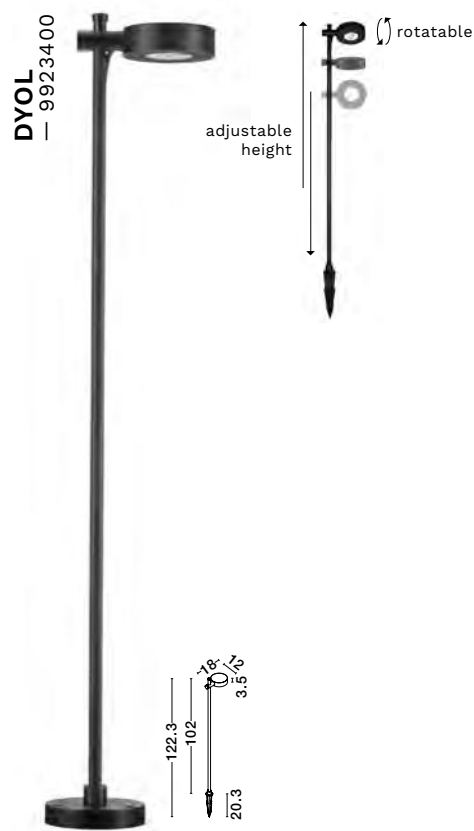

Beam angle 20°
Included plastic spike (+20.3 cm)

D: 12
H: 102 cm

DYOL
— 9923401

Sandy Black
Aluminium
LED · 7 Watt
220-240 Vac
377Lm · 3000K
IP65

Included plastic spike (+20.3 cm)

D: 12
H: 63 cm

DARMA
— 9030115