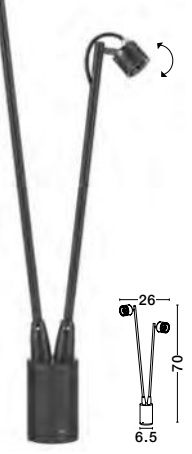

SENTO
— 9971465