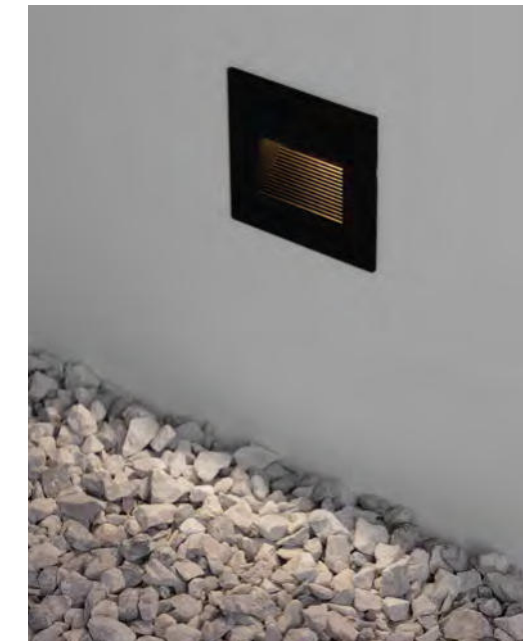

OFF

— 9030776

Sandy Black
Aluminium,
Polycarbonate
& Glass
LED · 4 Watt
220-240 Vac
33Lm · 3000K
IP65

L: 17
W: 5.3
H: 7.6 cm

Cut Out: 16.1x7.1 cm

OFF

— 9030777

Sandy Black
Aluminium,
Polycarbonate
& Glass
LED · 6 Watt
220-240 Vac
79Lm · 3000K
IP65

L: 25.6
W: 5.3
H: 7.6 cm

Cut Out: 24.6x7 cm

POLKA

— 9030774

Sandy Black
Aluminium
& Glass
LED · 5 Watt
220-240 Vac
55Lm · 3000K
IP65

L: 17
W: 7.4
H: 7.6 cm

Cut Out: 16.1x7.1 cm

POLKA

— 9030775

Sandy Black
Aluminium
& Glass
LED · 7 Watt
220-240 Vac
73Lm · 3000K
IP65

L: 25
W: 7.4
H: 7.6 cm

Cut Out: 24.6x7 cm

POLKA

— 9030757

Sandy Black
Aluminium
& Glass
LED · 3 Watt
220-240 Vac
31Lm · 3000K
IP65

Beam angle 48°

L: 8.5
W: 7.2
H: 8.5 cm

Cut out: 7.6x7.6 cm

POLKA

— 9030760

Sandy Black
Aluminium
& Glass
LED · 4 Watt
220-240 Vac
58Lm · 3000K
IP65

L: 12
W: 7.4
H: 8 cm

Cut out: 11x7 cm

POLKA

— 9030761

Sandy White
Aluminium
& Glass
LED · 4 Watt
220-240 Vac
58Lm · 3000K
IP65

L: 12
W: 7.4
H: 8 cm

Cut out: 11x7 cm

MONO

— 9026144

Sandy White
Aluminium
& Polycarbonate
LED · 3 Watt
220-240 Vac
70Lm · 3000K
IP65

L: 5.8
W: 4.5
H: 5.8 cm

Cut Out: 5x5 cm

MONO

— 9026145

Sandy Black
Aluminium
& Polycarbonate
LED · 3 Watt
220-240 Vac
70Lm · 3000K
IP65

L: 5.8
W: 4.5
H: 5.8 cm

Cut Out: 5x5 cm