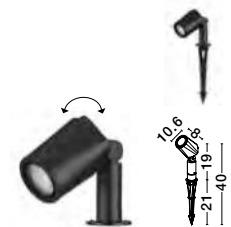

SPY — 9030155