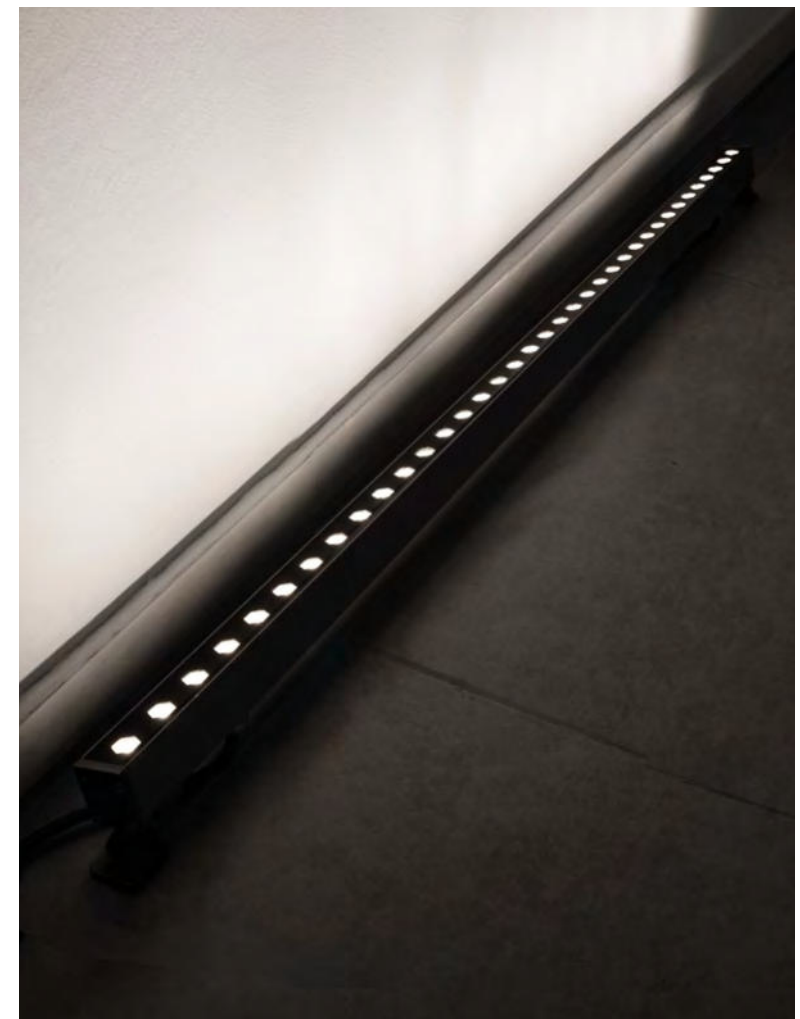

WALL WASHER
— 9011102

Wall Washer Satin
Nickel Aluminium
& Glass
LED Chip Philips
24Vdc · 15 Watt
746Lm · 3000K
IP67
—
L: 100
W: 2.5
H: 3.5 cm

Compatible with:
Multiple luminaires,
parallel 24Vdc connection:

9840106
Led Driver
75W · IP67 · 24Vdc

9840107
Led Driver
100W · IP67 · 24Vdc

9840108
Led Driver
150W · IP67 · 24Vdc

9840109
Led Driver
200W · IP67 · 24Vdc