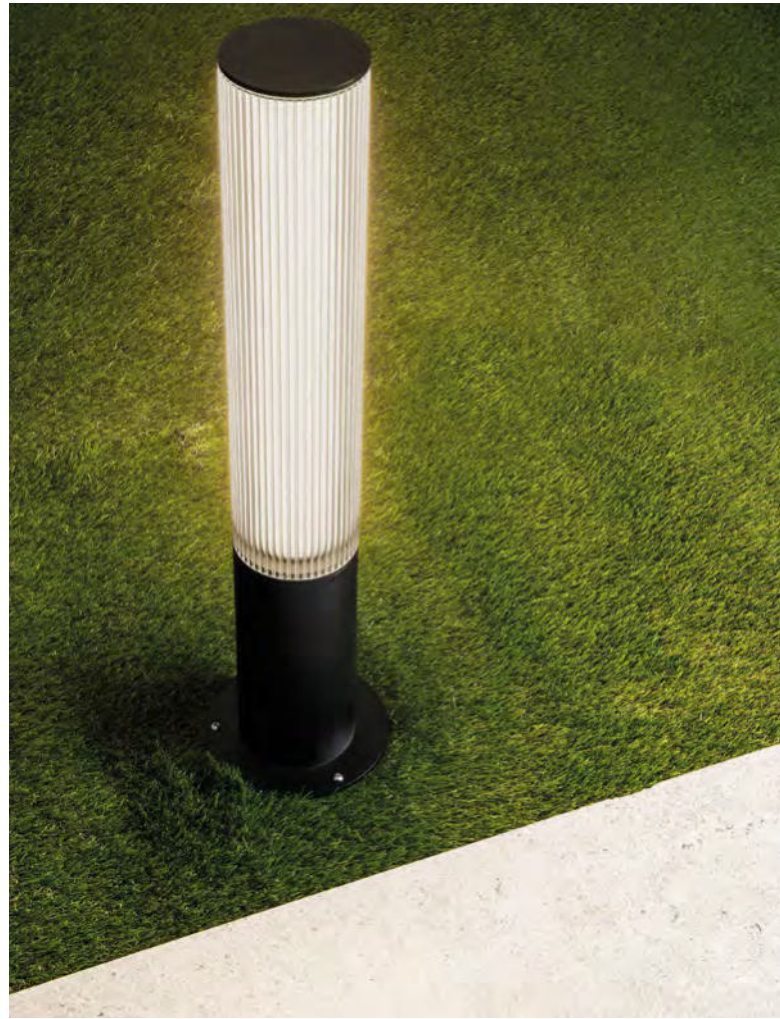

IMAN

— 9030108

Sandy Black
Aluminium
& Acrylic
LED · 43 Watt
220-240 Vac
4785Lm · 3000K
IP65

—
D: 16
H: 205 cm