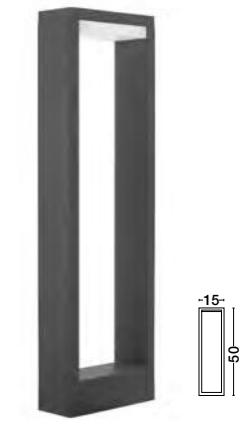

BLISS
— 819503