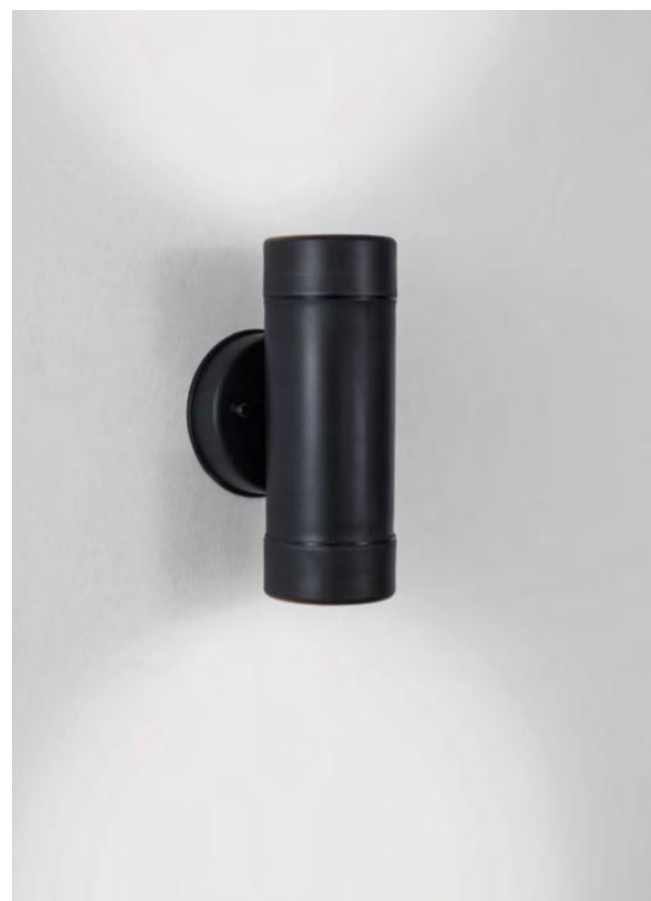

Light up & down
BULB EXCLUDED

—
D: 8
W: 8.5
H: 16 cm

LIMBIO

— 9010621

White ABS
& Glass Diffuser
LED · GU10 · 2x10 Watt
100-240 Vac
IP44

Light up & down
BULB EXCLUDED

—
D: 8
W: 8.5
H: 16 cm

LETO
— 9060203