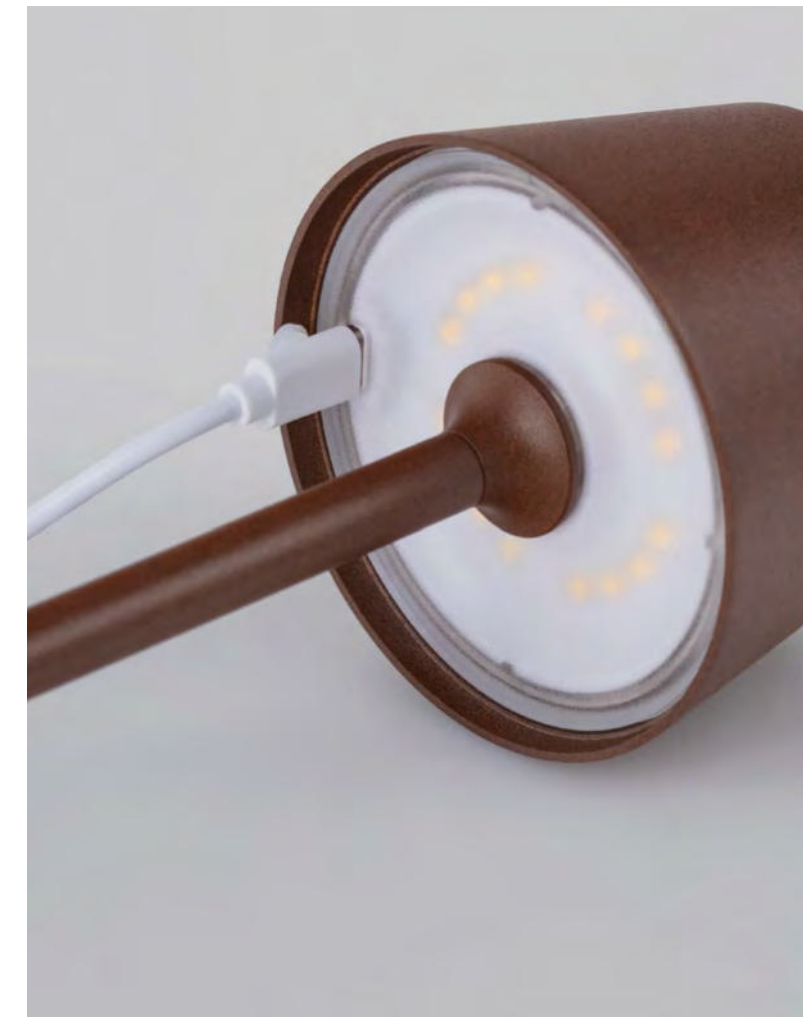

DECK
— 9030561

[Touch Dimmable]
Dark Anthracite
Die-Casting
Aluminium & Frost
Polycarbonate
LED · 2 Watt
3.7 Vdc · 121Lm
3000K · IP54
Switch on/off
USB wire

—
D: 8.5
H: 30 cm

DECK
— 9030562

[Touch Dimmable]
Sandy White
Die-Casting
Aluminium & Frost
Polycarbonate
LED · 2 Watt
3.7 Vdc · 121Lm
3000K · IP54
Switch on/off
USB wire

—
D: 8.5
H: 30 cm

DECK
— 9030563

[Touch Dimmable]
Corten Die-Casting
Aluminium & Frost
Polycarbonate
LED · 2 Watt
3.7 Vdc · 121Lm
3000K · IP54
Switch on/off
USB wire

—
D: 8.5
H: 30 cm

DECK
— 9030564

[Touch Dimmable]
Olive Green
Die-Casting
Aluminium & Frost
Polycarbonate
LED · 2 Watt
3.7 Vdc · 121Lm
3000K · IP54
Switch on/off
USB wire

—
D: 8.5
H: 30 cm