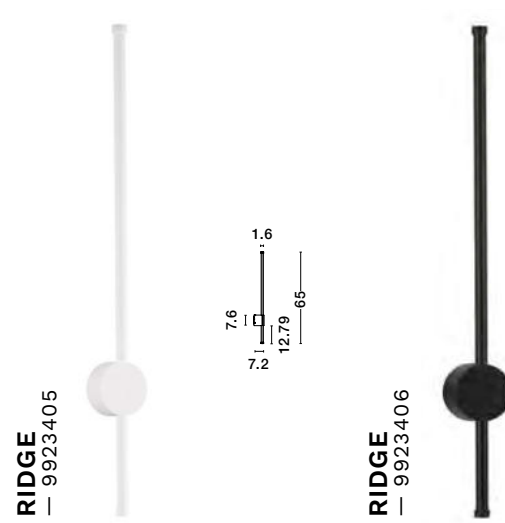

BREGGO
— 9923420

BREGGO
— 9923421

BREGGO
— 9923422

RIDGE

— 9923405

Sandy White
Aluminium
LED · 12 Watt
220-240 Vac
1073Lm · 3000K
IP65

—
D1: 1.6
D2: 7.6
H: 65 cm

RIDGE