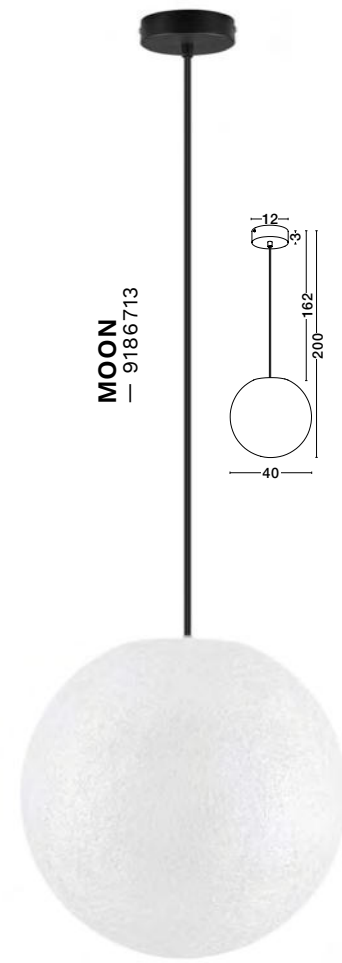

MOON
— 9186712

MOON
— 9186712

White Fiber Resin,
Black Canopy
& Black Cable
LED · E27 · 1x12 Watt
100-240 Vac
IP65

BULB EXCLUDED

—
D: 50
H: 200 cm