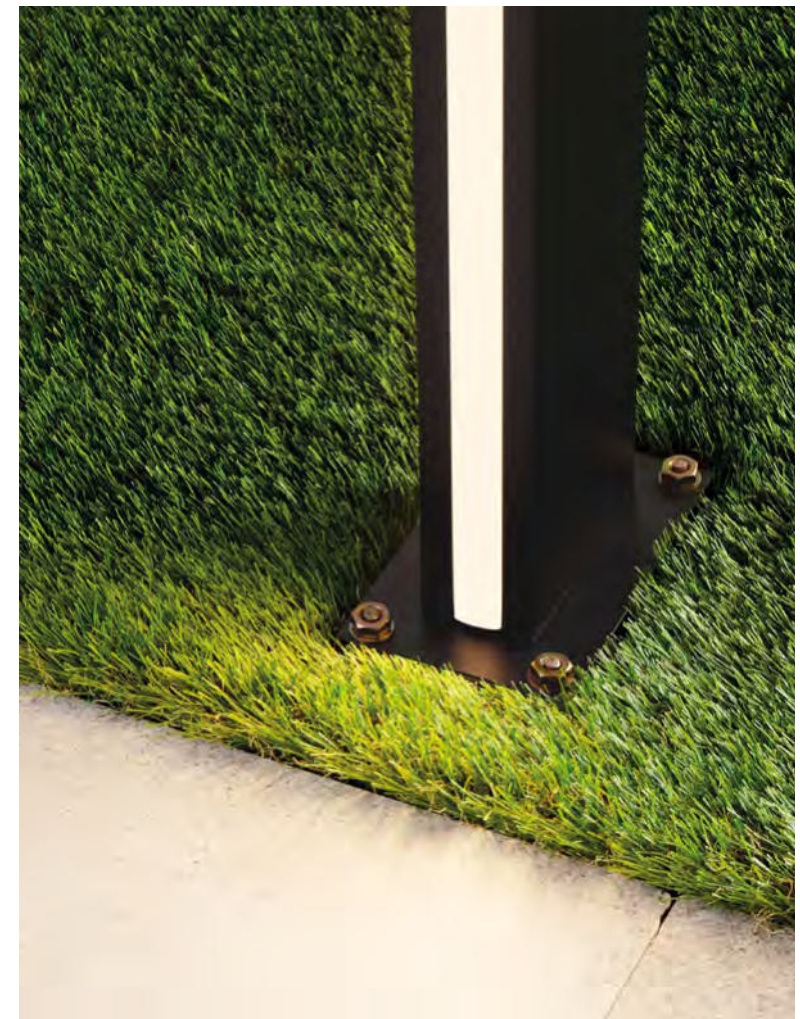

SASSO
— 9026125

Dark Anthracite
Aluminium
& Polycarbonate
LED · 12 Watt
220-240 Vac
601Lm · 3000K
IP54