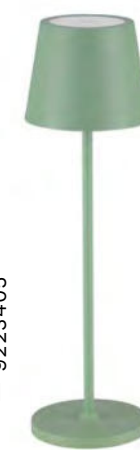

SEINA
— 9223406

[Touch Dimmable]
Basalt Gray
Aluminium
& Acrylic
LED · 2 Watt
5 Vdc · 192Lm
2700K · IP54
Switch on/off
USB Type C Wire
Rechargeable with
PG base

D: 11.4
H: 39.5 cm

SEINA
— 9223405

SEINA
— 9223405