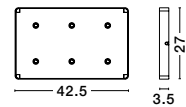

Charging Base for six products
Combine with codes:
9030617, 9030618, 9030619,
9030620, 9030621

L: 42.5 W: 27 H: 3.5 cm