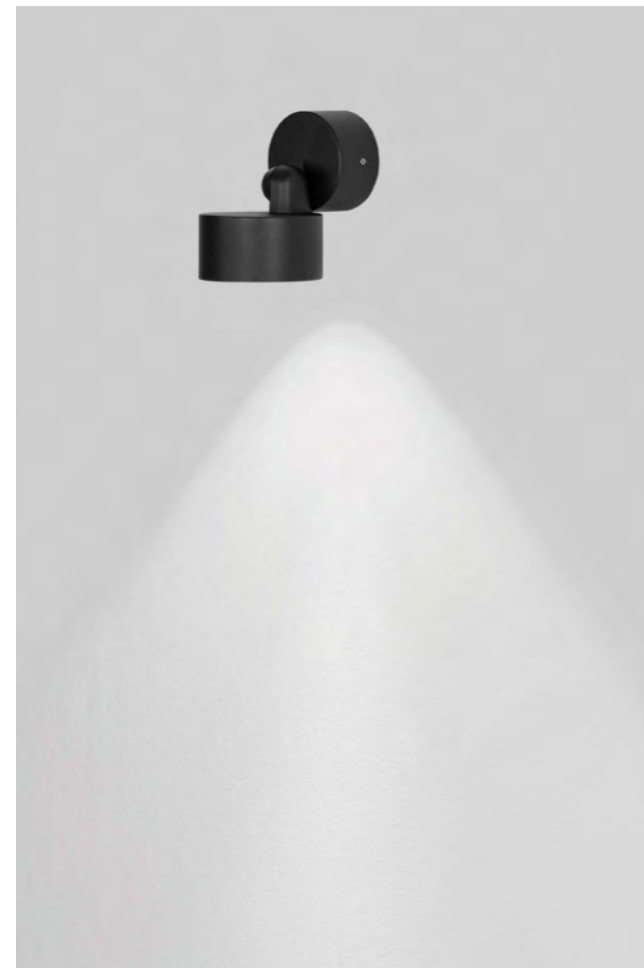

BETA
— 9030800

Sandy Black
Aluminium
& Glass Diffuser
LED · 8 Watt
220-240 Vac
684Lm · 3000K
IP54
Light down

D: 9
W: 11
H: 6.8 cm

BETA
— 9030801

Sandy Black
Aluminium
& Glass Diffuser
LED · 13 Watt
220-240 Vac
1253Lm · 3000K
IP54
Light up & down

D: 9
W: 11
H: 6.8 cm

NUS
— 9200201

Sandy Black
Die-Casting
Aluminium
& Acrylic Diffuser
LED · 4 Watt
100-240 Vac
400Lm · 3000K
IP54
Light down

L: 13.2
W: 9
H: 6.9 cm

NUS
— 9200202

Sandy Black
Die-Casting
Aluminium
& Acrylic Diffuser
LED · 2x4 Watt
100-240 Vac
943Lm · 3000K
IP54
Light up & down

L: 13.2
W: 9
H: 7.8 cm

DARF
— 9925665

Sandy Black
Aluminium
& ABS Diffuser
LED · 5 Watt
100-240 Vac
420Lm · 3000K
IP65
Light down

D: 9.5
W: 10.5
H: 8.5 cm

DARF
— 9925666

Sandy Black
Aluminium
& ABS Diffuser
LED · 2x5 Watt
100-240 Vac
840Lm · 3000K
IP65
Light up & down

D: 9.5
W: 10.5
H: 13 cm

HELMET
— 9971468

Dark Anthracite
Aluminium
& Glass
LED · 5 Watt
220-240 Vac
321Lm · 3000K
IP65
Beam angle 13°

D: 7.5
H: 13 cm

HELMET
— 9971469

Dark Anthracite
Aluminium
& Glass
LED · 10 Watt
220-240 Vac
831Lm · 3000K
IP65
Beam angle 20°

D: 9
H: 13.5 cm

FOCUS
— 752470

Dark Gray
Aluminium
& Glass
LED · 6 Watt
220-240 Vac
420Lm · 3000K
IP54
Beam angle 44°

L: 8.5
W: 14
H: 12 cm

OVI
— 9136182

Sandy Black
Aluminium
& Glass Diffuser
LED · GU10 · 1x10 Watt
100-240 Vac
IP54
Light down
BULB EXCLUDED

D: 10
W: 11
H: 9 cm