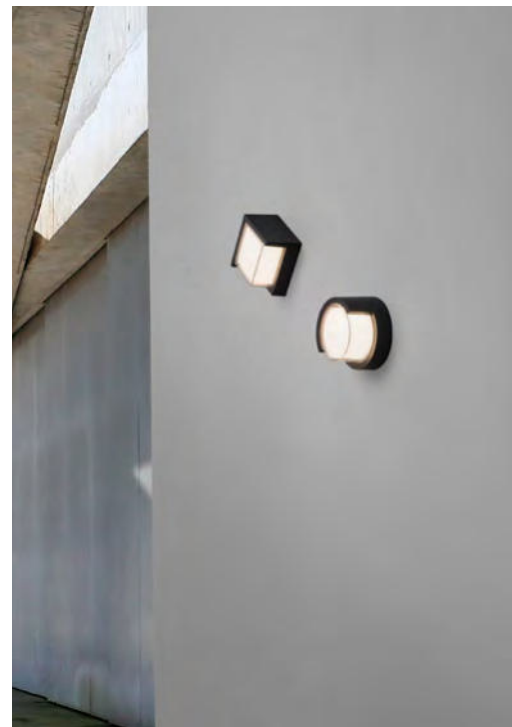

MAX
— 9026002

Dark Gray ABS
Clear & White
Acrylic
LED · 12 Watt
200-240 Vac
1307Lm · 3000K
IP65

—
D: 16
W: 10 cm

MAX
— 9026001

Dark Gray ABS
Clear & White
Acrylic
LED · 12 Watt
200-240 Vac
1307Lm · 3000K
IP65

—
L: 16
W: 10
H: 16 cm

AGOSTO
— 9207615

Dark Anthracite
Die-Casting
Aluminium
& Acrylic Diffuser
LED · 6 Watt
100-240 Vac
420Lm · 3000K
IP54

—
D: 11
W: 11 cm

AGOSTO
— 9207616

Dark Anthracite
Die-Casting
Aluminium
& Acrylic Diffuser
LED · 6 Watt
100-240 Vac
420Lm · 3000K
IP54

—
L: 11
W: 11
H: 11 cm

AGOSTO
— 9277151

Dark Anthracite
Die-Casting
Aluminium
& Acrylic Diffuser
LED · 6 Watt
100-240 Vac
420Lm · 3000K
IP54

—
D: 11
W: 50 cm