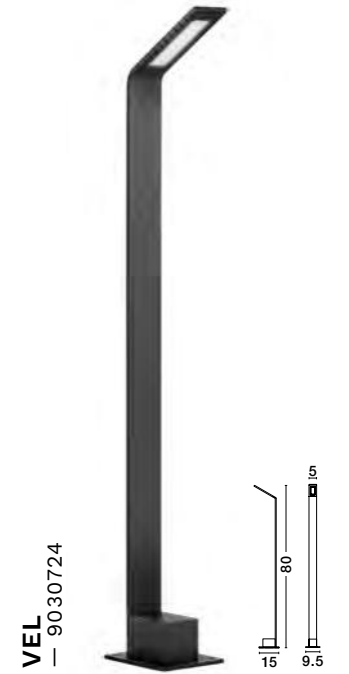

VEL
— 9030724

Sandy Black
Aluminium
LED · 7 Watt
220-240 Vac
700Lm · 3000K
IP65
—
L: 9.5
H: 80 cm