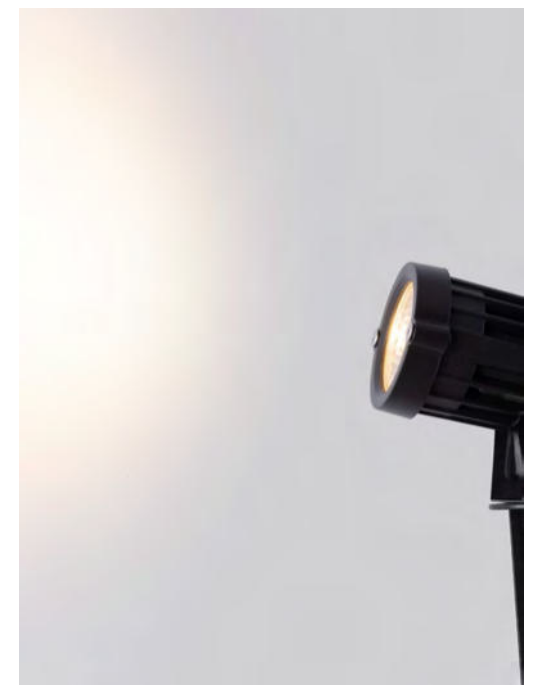

QUICK

— 9844057

Sandy Black
Aluminium
LED · 7 Watt
220-240 Vac
398Lm · 2700K
IP65

Included plastic
spike (+19 cm)

D: 6.5
H: 11 cm

QUICK

— 9844058

Sandy Black
Aluminium
LED · 10 Watt
220-240 Vac
697Lm · 2700K
IP65

Included plastic
spike (+19 cm)

D: 6.5
H: 11 cm

QUICK

— 9844059

Sandy Black
Aluminium
LED · 13 Watt
220-240 Vac
1160Lm · 2700K
IP65

Included plastic
spike (+19 cm)

D: 8
H: 14 cm

CALIX

— 9172870

Sandy Black
Aluminium
& Glass
LED · 3 Watt
220-240 Vac
273Lm · 3000K
IP65

D: 4
W: 7.3
H: 22.5 cm