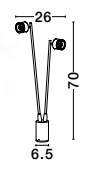

SENTO
— 9030851

SENTO
— 9971465

SENTO
— 9050732 (2700K)
— 9050731 (3000K)

Dark Anthracite
Aluminium
& Polycarbonate
LED · 3 Watt
24 Vdc · IP65
2700K · 135Lm
3000K · 135Lm
Beam angle 45°
Included plastic spike (+16 cm)
—
D: 3.5
H: 5 cm