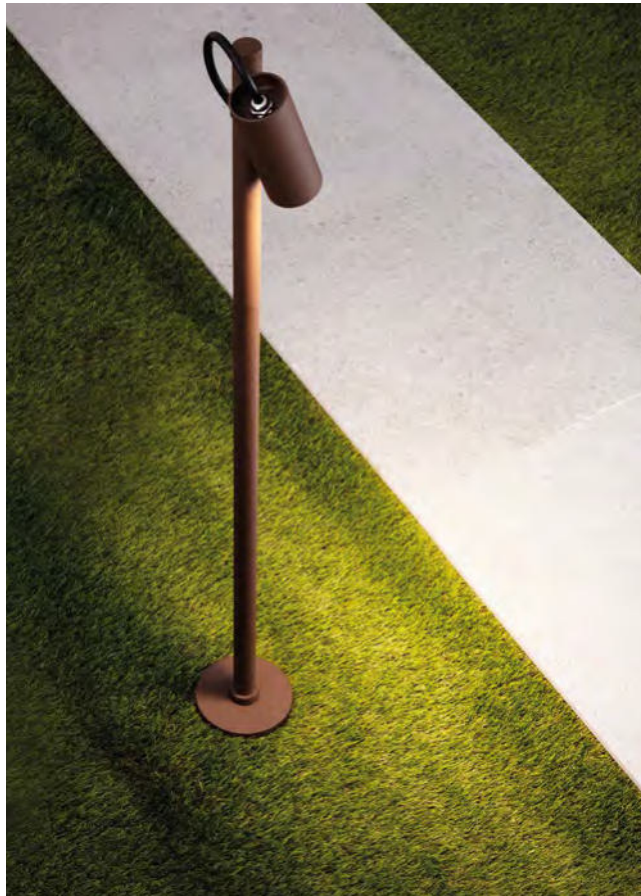

Included plastic
spike (+21 cm)

D: 10.5
H: 122 cm

SLOT
— 9030909

Corten Aluminium
LED · 4 Watt
24Vdc · 195Lm
3000K · IP65
Included plastic spike (+20.3 cm)

D: 2.5
H: 100 cm

SLOT
— 9030908

Corten Aluminium
LED · 4 Watt
24Vdc · 195Lm
3000K · IP65
Included plastic spike (+20.3 cm)