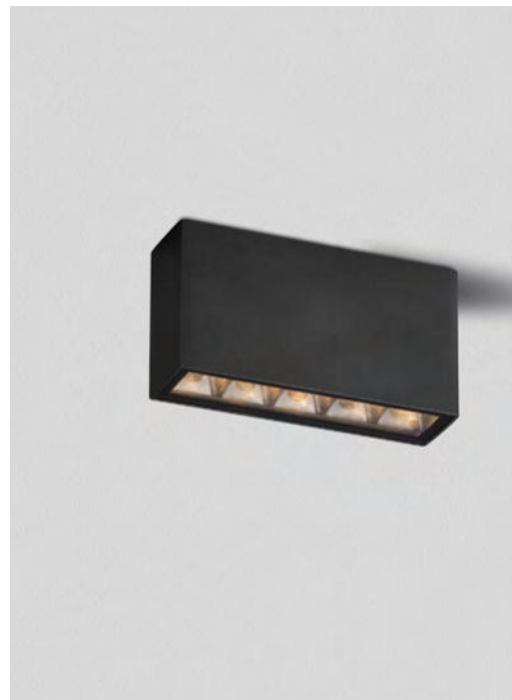

JAX
— 9050703

JAX
— 9050704

JAX
— 9030947

JAX
— 9030948

JAX
— 9971479

JAX
— 9050703

Dark Anthracite
Aluminium
& Glass
LED · 7 Watt
220-240 Vac
560Lm · 3000K
IP65
Beam angle 30°

L: 14.2
W: 4
H: 7.5 cm