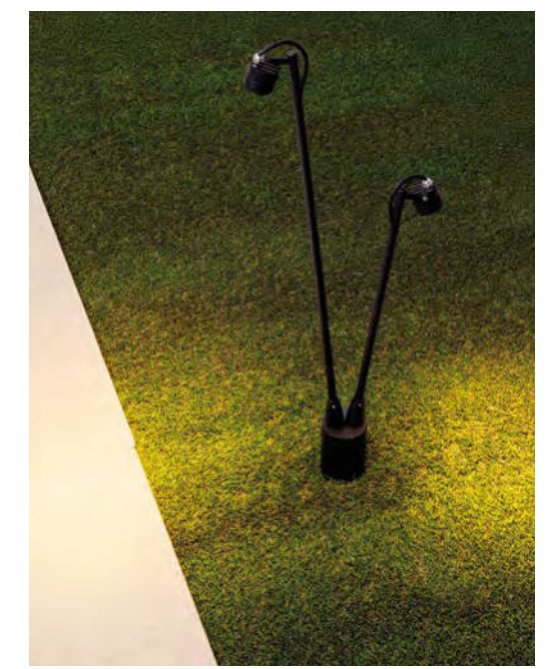

SENTO
— 9050732 (2700K)
— 9050731 (3000K)

Dark Anthracite
Aluminium
& Polycarbonate
LED · 3 Watt
24 Vdc · IP65
2700K · 135Lm
3000K · 135Lm
Beam angle 45°
Included plastic spike (+16 cm)
—
D: 3.5
H: 5 cm

SENTO
— 9050734 (2700K)
— 9050733 (3000K)

Corten
Aluminium
& Polycarbonate
LED · 3 Watt
24 Vdc · IP65
2700K · 135Lm
3000K · 135Lm
Beam angle 45°
Included plastic spike (+16 cm)
—
D: 3.5
H: 5 cm

SENTO
— 9030851

Dark Anthracite
Aluminium
& Polycarbonate
LED · 3 Watt
100-240 Vac
135Lm · 3000K
IP65
Beam angle 45°
—
D: 6.5
W: 6
H: 50 cm

SENTO
— 9971465

Dark Anthracite
Aluminium
& Polycarbonate
LED · 6 Watt
220-240 Vac
270Lm · 3000K
IP65
Beam angle 45°
—
L: 26
H: 70 cm