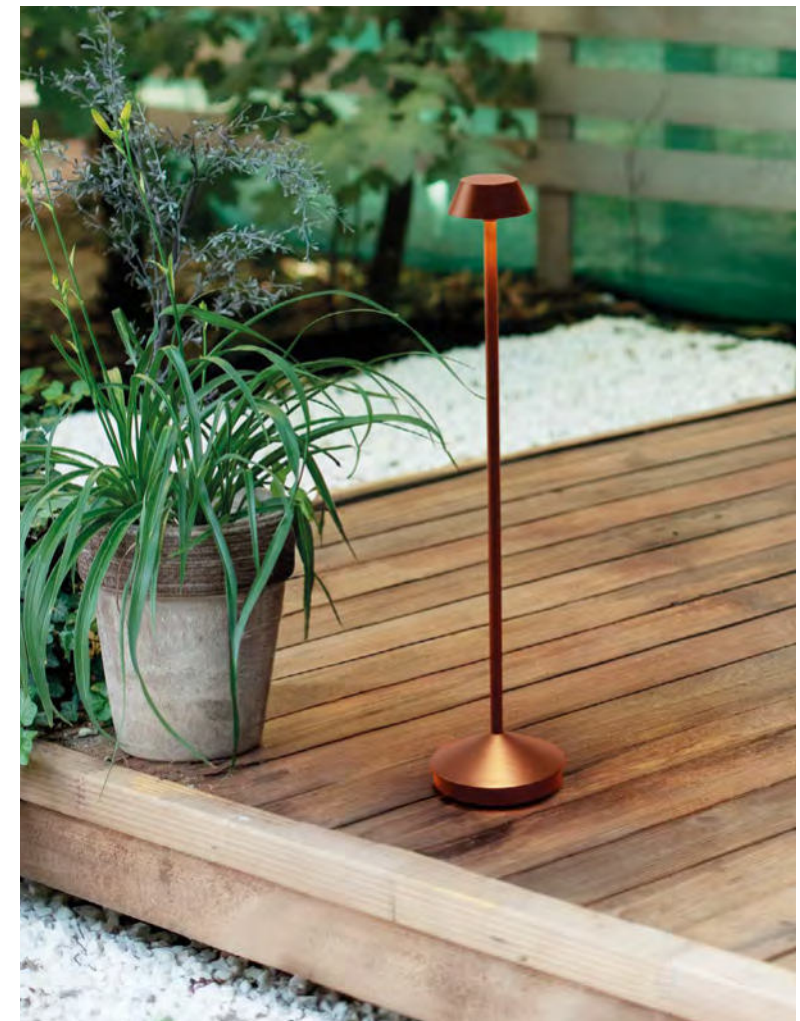

Corten Die-Casting
Aluminium & Frost
Polycarbonate
LED · 4 Watt
220-240 Vac
187Lm · 3000K
IP65

—
D: 11
H: 50 cm

ARION
— 9030558

ARION
— 9030559

Compatible with:
PLASTIC SPIKE
— 9030560

PLASTIC SPIKE
— 9030560