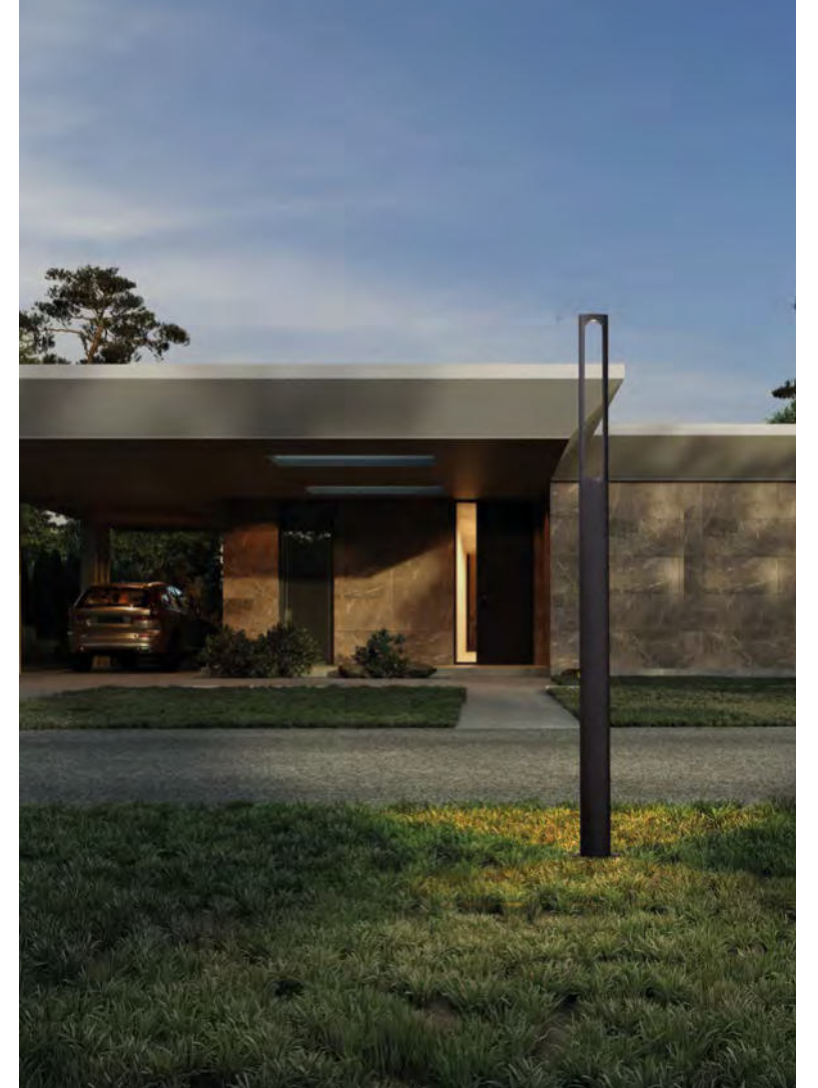

ETA
— 9136419

Dark Anthracite
Aluminium
& Polycarbonate
LED · 21 Watt
220-240 Vac
1562Lm · 3000K
IP65

—
L: 23
W: 12
H: 200 cm

ETA
— 9136419

23
200
12

DIRA
— 9030161

Dark Anthracite
Die-Casting
Aluminium
& Clear Glass
LED · 11 Watt
220-240 Vac
472Lm · 3000K
IP65

—
L: 11.5
W: 6.5
H: 200 cm

DIRA
— 9030160

Dark Anthracite
Die-Casting
Aluminium
& Clear Glass
LED · 6 Watt
220-240 Vac
257Lm · 3000K
IP65

—
L: 11.5
W: 5
H: 65 cm

DIRA
— 9030161

11.5
200
6.5

DIRA
— 9030160

11.5
65
5