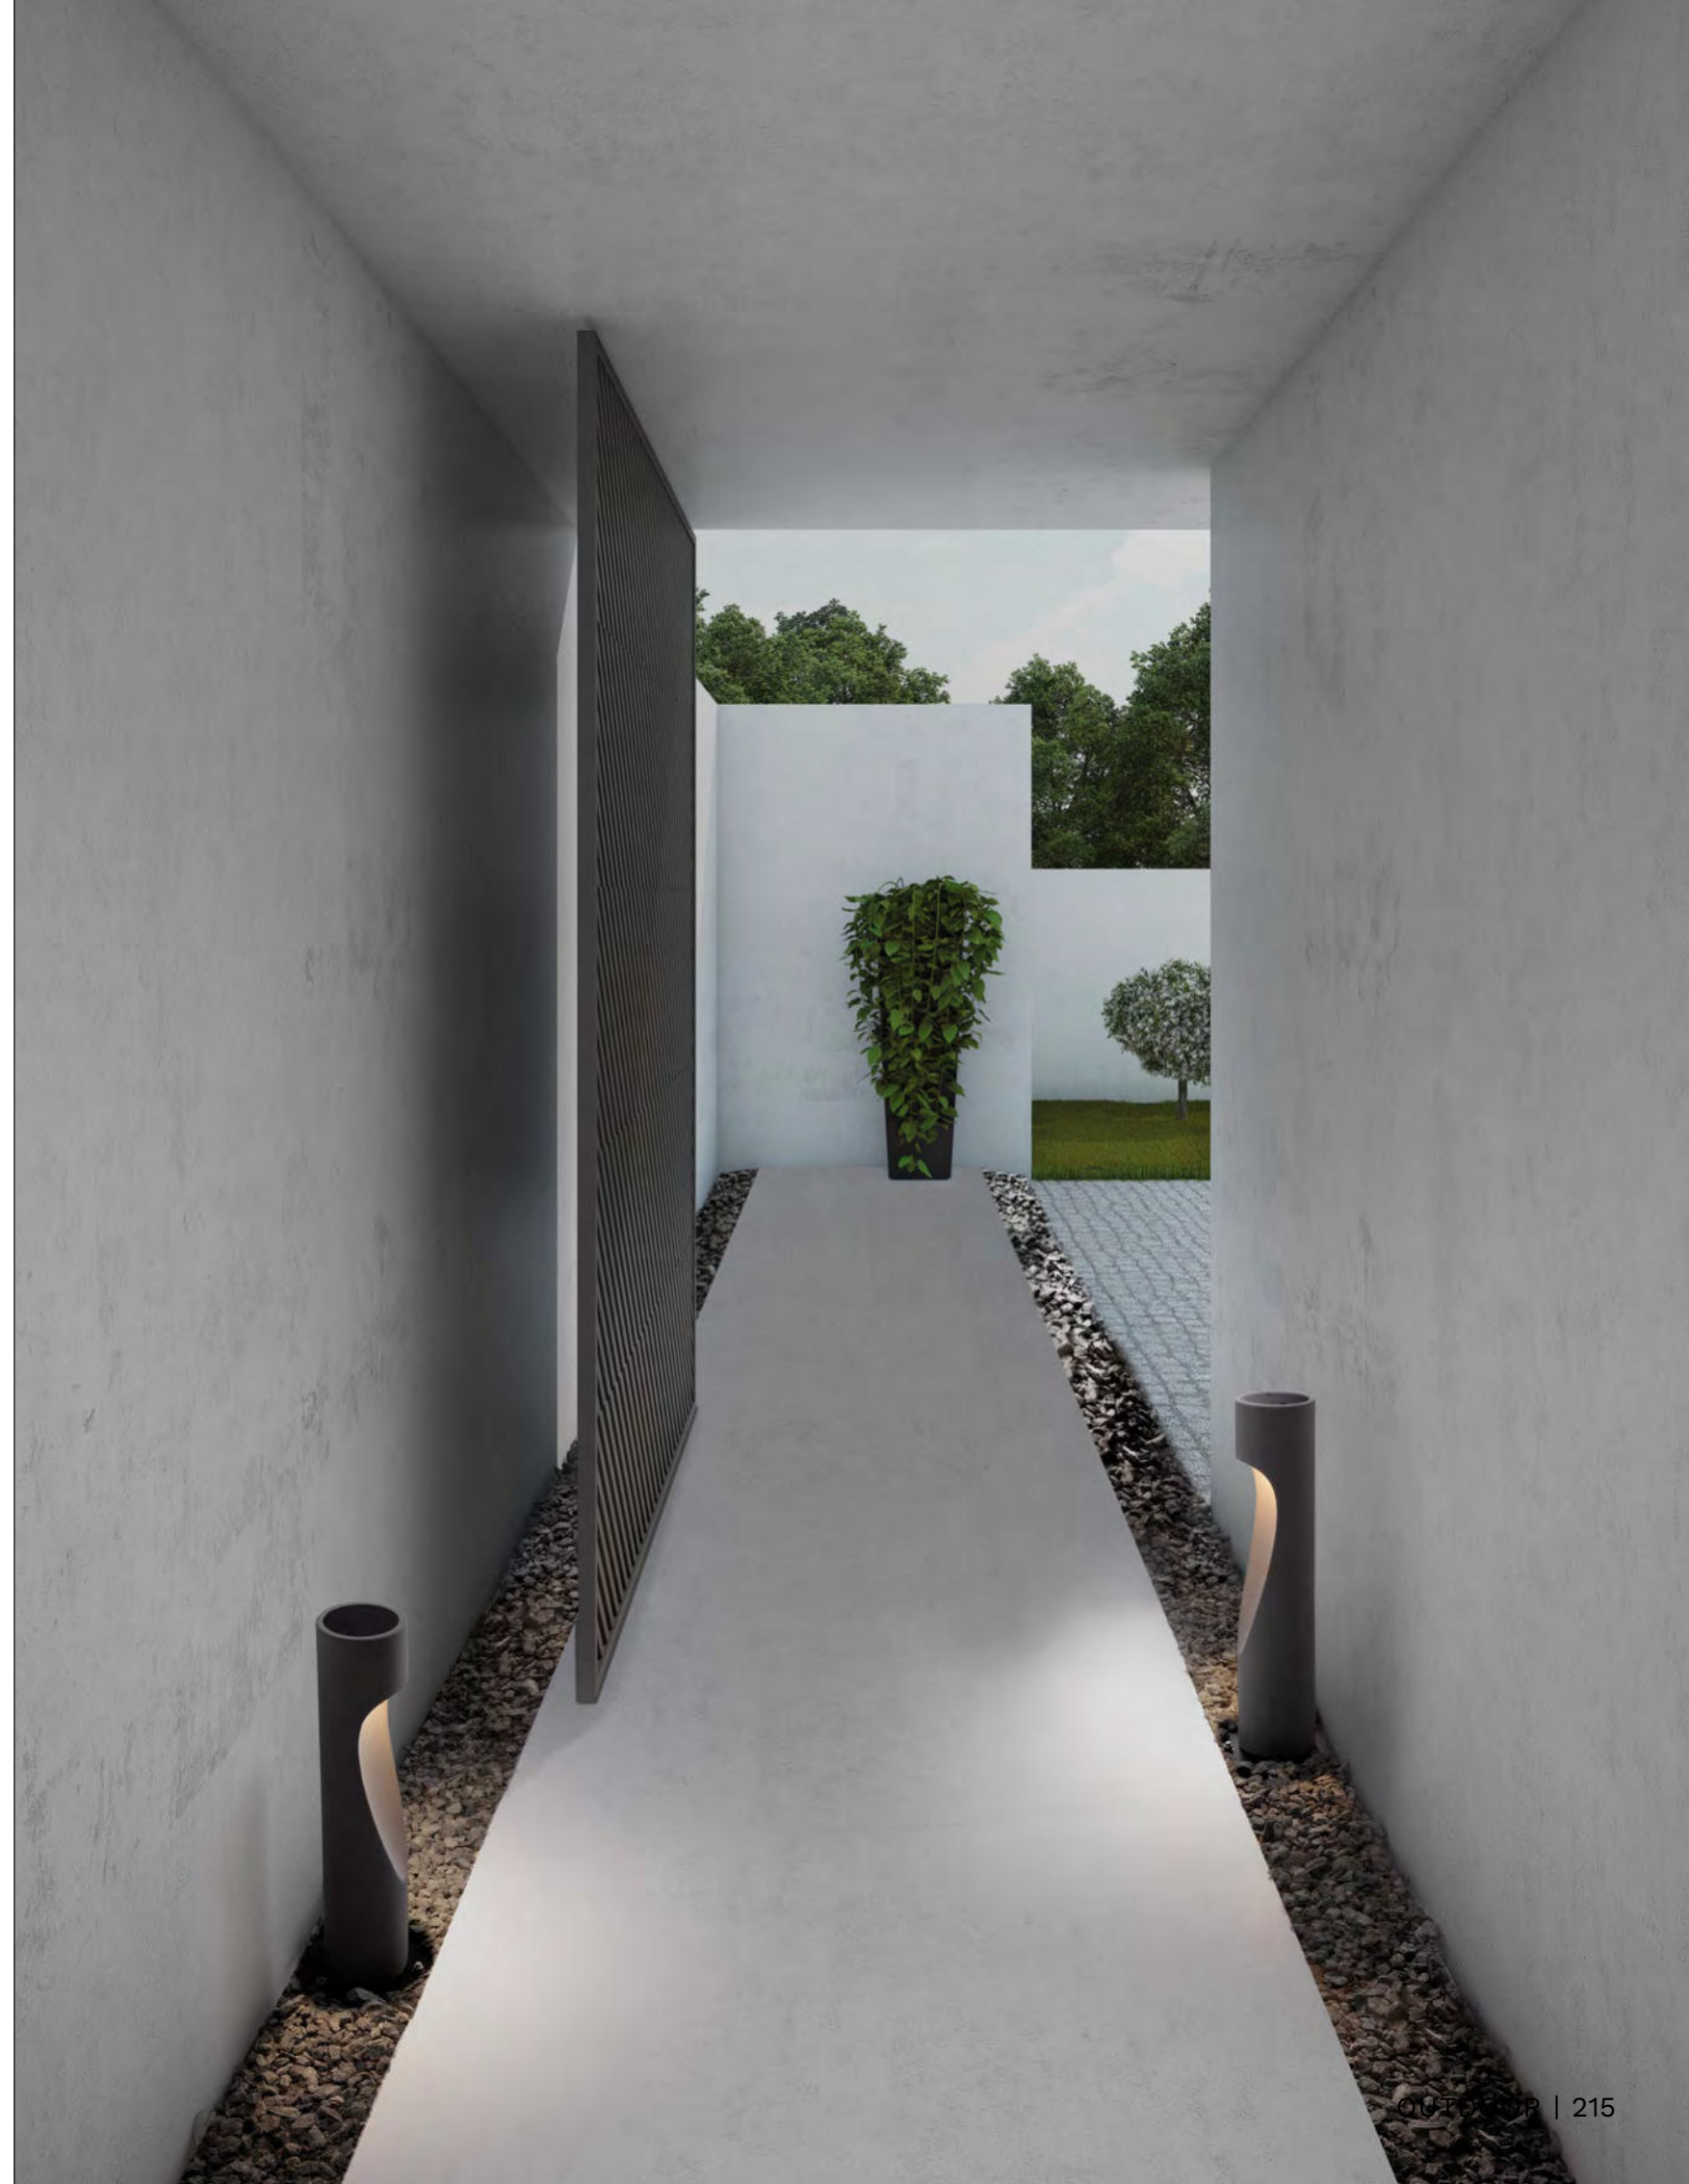

NODINO
— 9186706