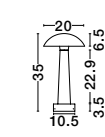

TURA
— 9540268