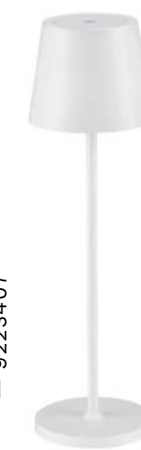

[Touch Dimmable]
Sandy Black
Aluminium
& Acrylic
LED · 2 Watt
5 Vdc · 192Lm
2700K · IP54
Switch on/off
USB Type C Wire
Rechargeable with
PG base

D: 11.4
H: 39.5 cm

SEINA
— 9223407

SEINA
— 9223407