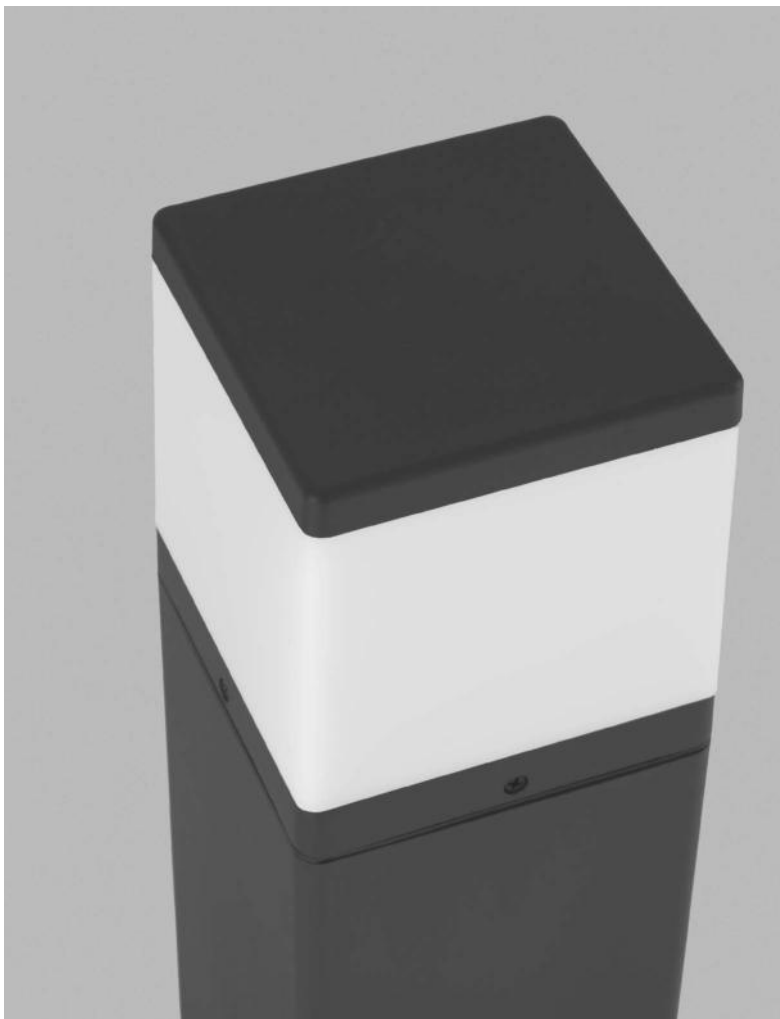

FERRON
— 9060184

Dark Gray
Aluminum
& White Acrylic
LED · E27 · 1x12 Watt
100-240 Vac
IP65

BULB EXCLUDED

L: 13
W: 13
H: 50 cm

FERRON
— 9060185

Dark Gray
Aluminum
& White Acrylic
LED · E27 · 1x12 Watt
100-240 Vac
IP65

BULB EXCLUDED

L: 13
W: 13
H: 80 cm

LOCK
— 813101

Dark Gray
Aluminium
Clear & White
Acrylic
LED · 12 Watt
220-240 Vac
1047Lm · 3000K
IP54

L: 13.5
W: 16
H: 20 cm

LOCK
— 813101

LOCK
— 813104

Dark Gray
Aluminium
Clear & White
Acrylic
LED · 12 Watt
220-240 Vac
1047Lm · 3000K
IP54

L: 13.5
W: 13.5
H: 50 cm

LOCK
— 813104