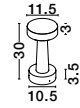

CRAM
— 9540241

Gray Sandstone
Cement
LED · 5 Watt
220-240 Vac
580Lm · 3000K
IP65

D: 11,5
H: 30 cm

CRAM
— 9540241

CRAM
— 9540271

Sandy Sandstone
Cement
LED · 5 Watt
220-240 Vac
580Lm · 3000K
IP65

D: 11,5
H: 30 cm

CRAM
— 9540242

Gray Sandstone
Cement
LED · 5 Watt
220-240 Vac
580Lm · 3000K
IP65

D: 11,5
H: 50 cm

CRAM
— 9540272

White Sandstone
Cement
LED · 5 Watt
220-240 Vac
580Lm · 3000K
IP65

D: 11,5
H: 50 cm