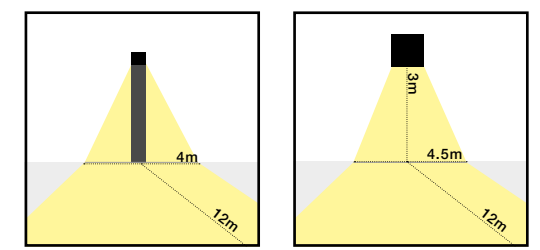

L: 13
W: 15
H: 50 cm

ROB
— 9136429

ROB

— 9136430

Sandy Black
Aluminium
& Glass
LED · 13 Watt
220-240 Vac
757Lm · 3000K
IP65
Beam angle 20°

L: 13
W: 15
H: 90 cm

ROB
— 9136430

Special Reflector: Light up to 12m