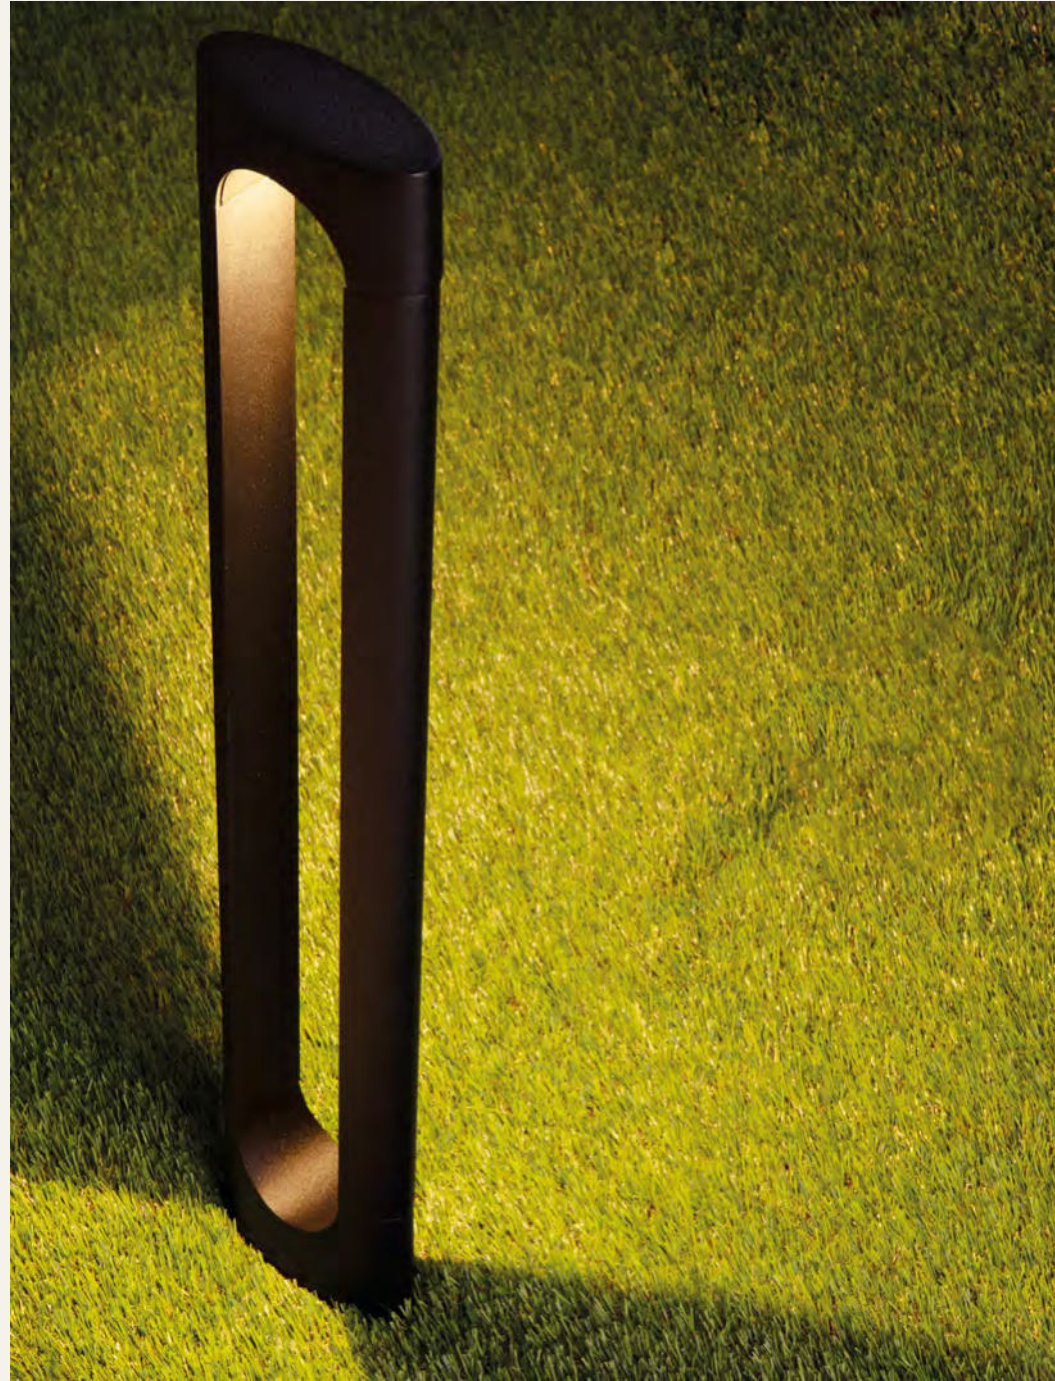

Our bollard lights bring a rustic charm to outdoor spaces, blending effortlessly with the natural surroundings.

These lights offer a harmonious balance of functionality and artistic design, providing subtle, inviting illumination for gardens, pathways and patios