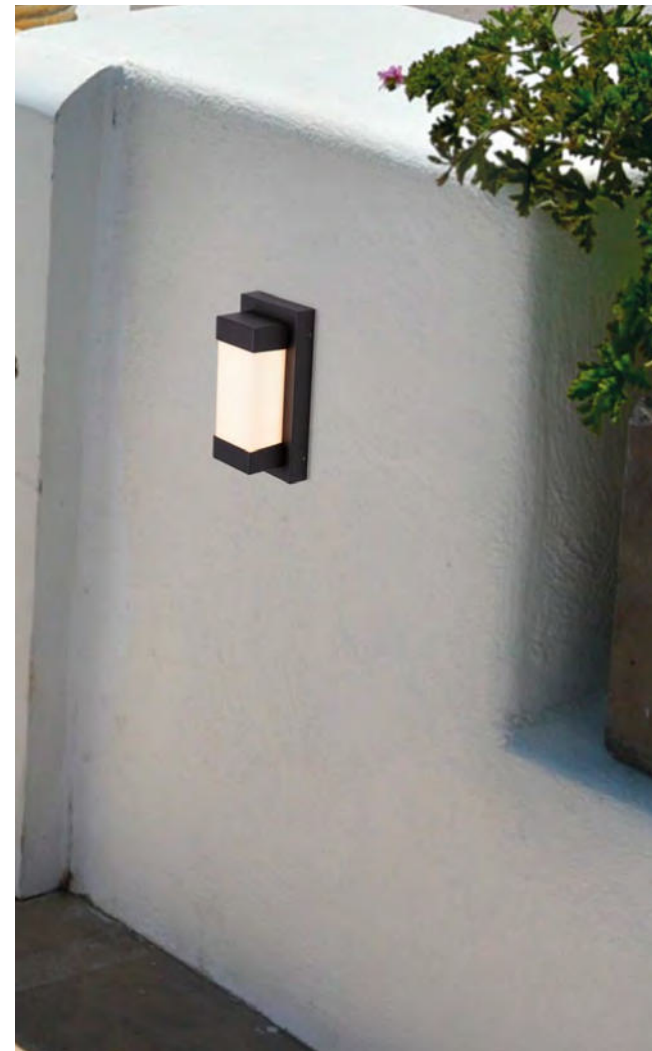

LETO
— 9060203

Sandy Black
Aluminium
& Acrylic Diffuser
LED · 18 Watt
220-240 Vac
2132Lm · 3000K
IP65
—
L: 14.5
W: 10.2
H: 29 cm

LETO
— 9060204

Sandy Black
Aluminium
& Acrylic Diffuser
LED · 18 Watt
220-240 Vac
2132Lm · 3000K
IP65
—
L: 29
W: 14.5
H: 10.2 cm

LETO
— 9060202

Sandy Black
Aluminium
& Acrylic Diffuser
LED · 18 Watt
220-240 Vac
2132Lm · 3000K
IP65
—
L: 14.5
W: 10.2
H: 29 cm

LETO
— 9060205

Sandy Black
Aluminium
& Acrylic Diffuser
LED · 10 Watt
220-240 Vac
1208Lm · 3000K
IP65
—
L: 14.5
W: 10.2
H: 17.5 cm