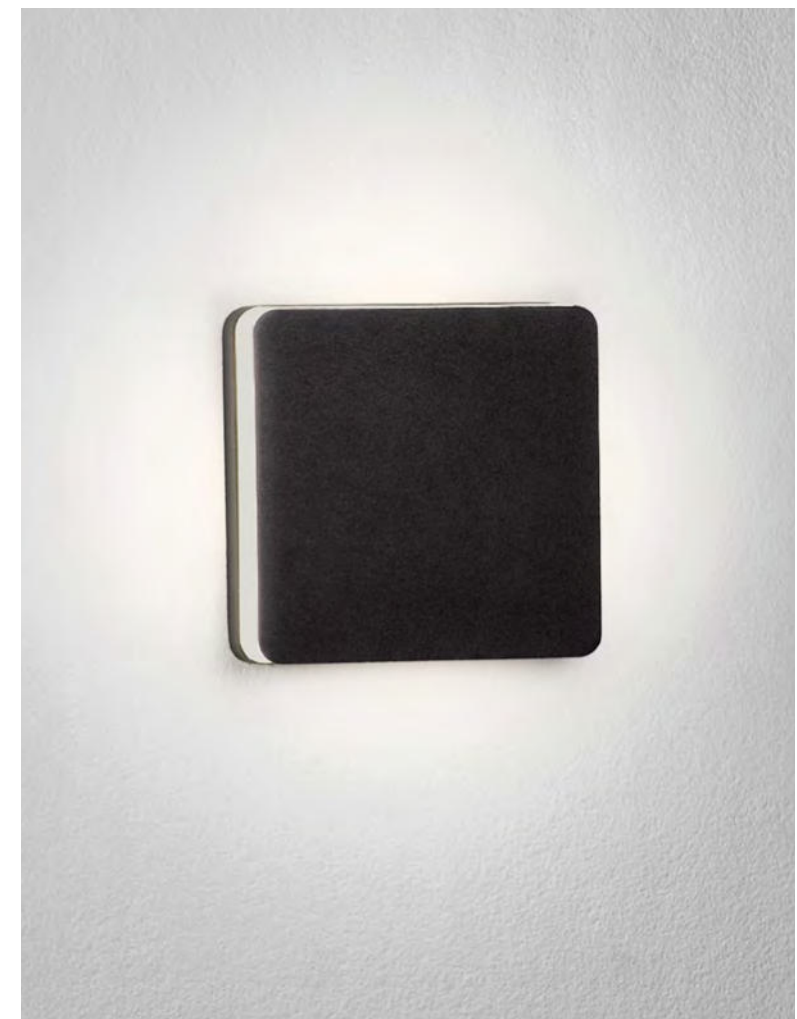

OONO
— 9030158

Dark Anthracite
Die-Casting
Aluminium & Clear
Polycarbonate
LED · 11 Watt
220-240 Vac
270Lm · 3000K
IP65
—

D: 14.5
W: 4.7 cm

OONO
— 9030159

Dark Anthracite
Die-Casting
Aluminium & Clear
Polycarbonate
LED · 11 Watt
220-240 Vac
270Lm · 3000K
IP65
—

L: 13.5
W: 5
H: 13.5 cm

COMBO
— 9492600

Dark Anthracite
Die-Casting
Aluminium
& Polycarbonate
LED · 8 Watt
220-240 Vac
265Lm · 3000K
IP65
—

L: 16
W: 4.6
H: 15.5 cm