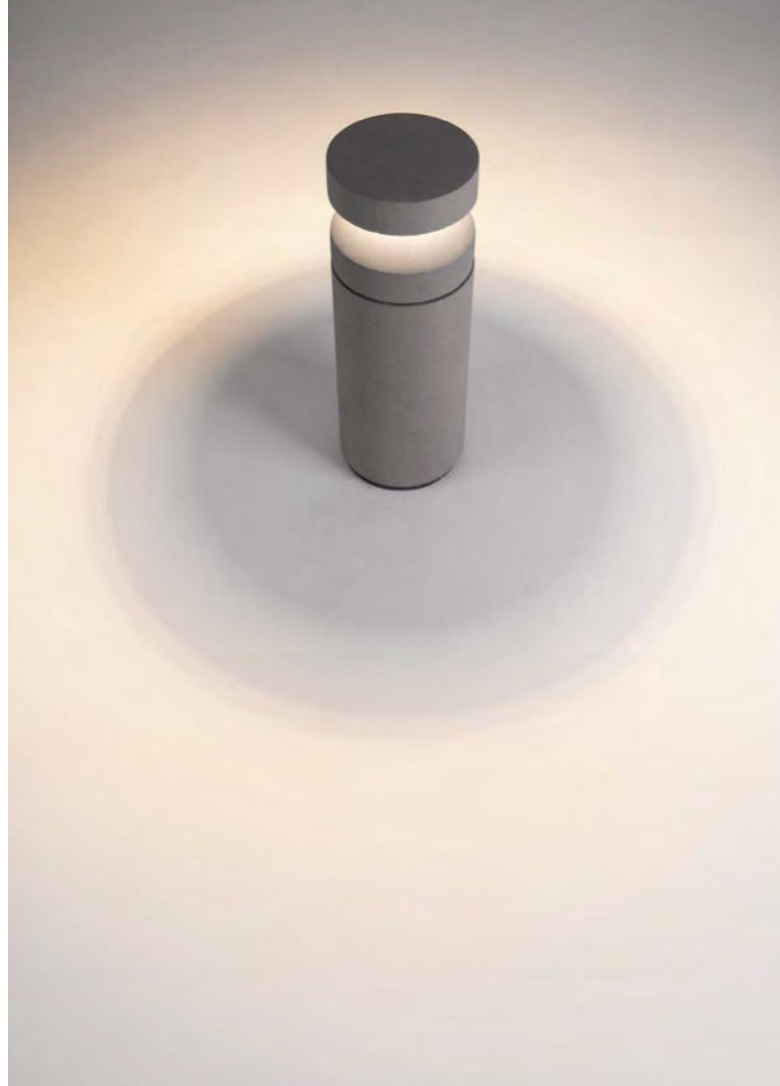

NAVY
— 9540225

Gray Cement
LED · 20 Watt
220-240 Vac
1018Lm · 3000K
IP65

D: 19.2
H: 54.5 cm

NAVY
— 9540225

NAVY
— 9540226

Gray Cement
LED · 20 Watt
220-240 Vac
1018Lm · 3000K
IP65

D: 19.2
H: 99.5 cm

NAVY
— 9540226