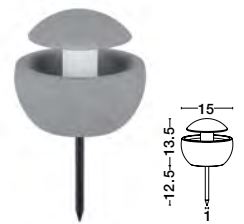

BULB EXCLUDED

—
L: 20
W: 14
H: 12 cm

PETRA
— 9186183

Gray Cement
LED · GU10 · 1x10 Watt
100-240 Vac
IP65

BULB EXCLUDED

—
L: 20
W: 14
H: 12 cm

MINOR
— 9186704

MINOR
— 9186704