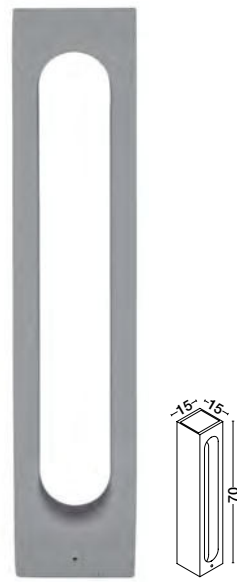

STAGE
— 9186708