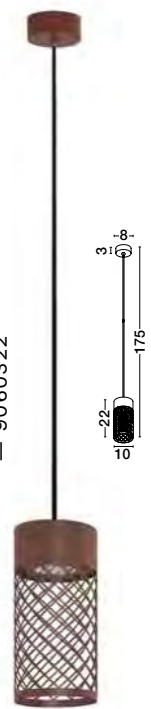

MOTLEY
— 9060230

Sandy Black
Aluminium
LED · 9 Watt
220-240 Vac
395Lm · 3000K
IP65

D: 10
W: 18.5
H: 100 cm

MOTLEY
— 9060322

MOTLEY
— 9060321

MOTLEY
— 9060233

MOTLEY
— 9060231

MOTLEY
— 9060322