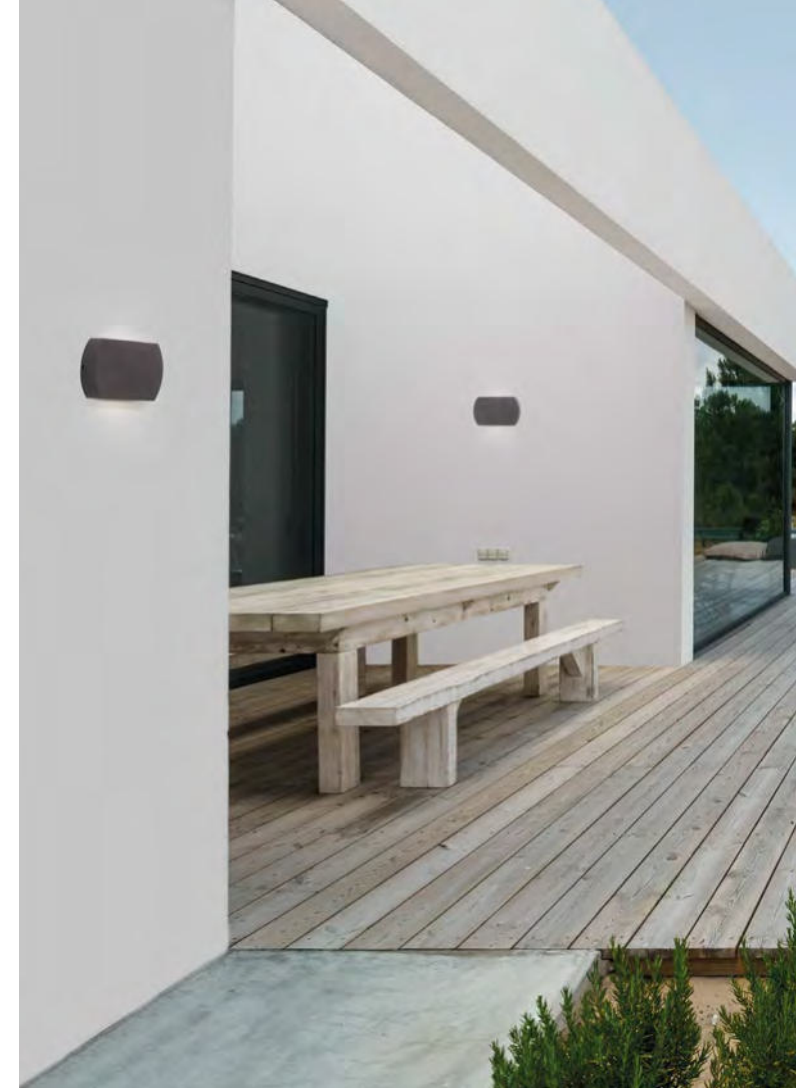

ARABELLA
— 9026119

Sandy White
Aluminium
& Clear Glass
LED · 6 Watt
100-240 Vac
398Lm · 3000K
IP54
Beam angle 50°
—
L: 11
W: 9
H: 18 cm

MILE
— 9257871

Sandy White
Aluminium
& Glass
LED · 9 Watt
100-240 Vac
475Lm · 3000K
IP54
Light up & down
—
L: 18
W: 11.5
H: 7.5 cm

MILE
— 9262111

Sandy White
Aluminium
& Glass
LED · 2x5 Watt
100-240 Vac
550Lm · 3000K
IP54
Light up & down
—
L: 18
W: 3.5
H: 9 cm

FEDOR
— 9492630

Dark Anthracite
Die-Casting
Aluminium
& Clear Glass
LED · 8 Watt
220-240 Vac
282Lm · 3000K
IP65
Light up & down
—
L: 15.6
W: 3.8
H: 9.7 cm