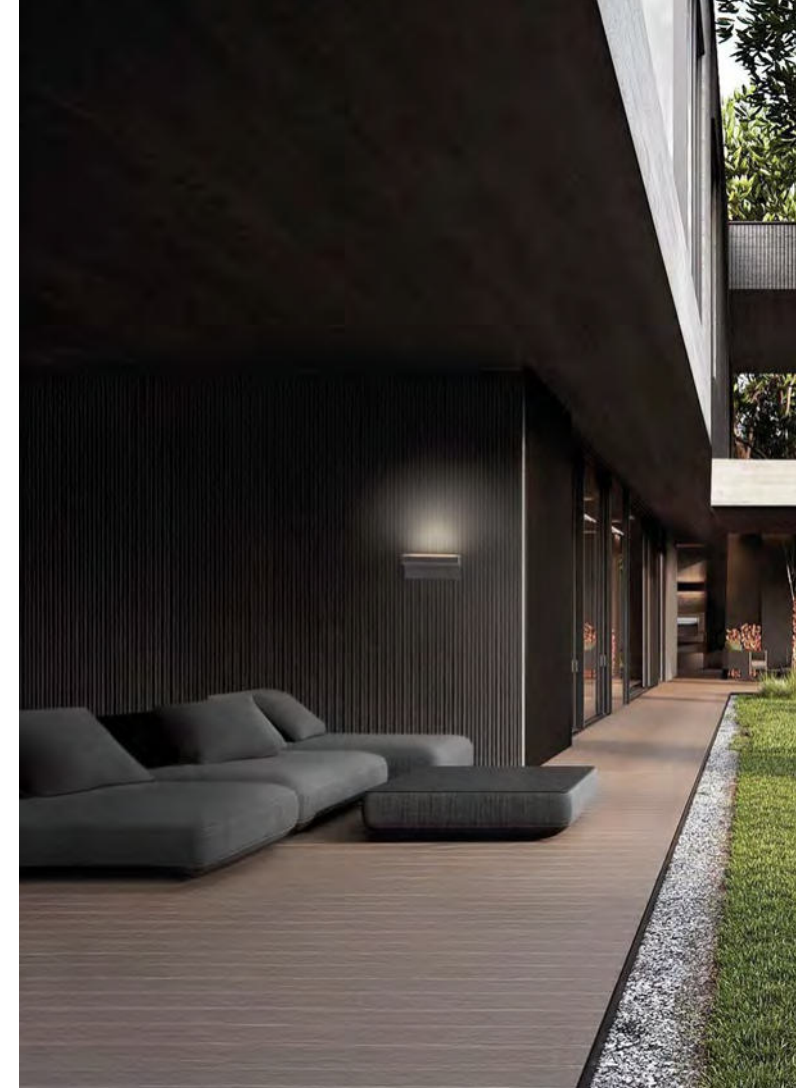

LUNA

— 9540234

Black Sandstone
Cement
LED · 10 Watt
220-240 Vac
536Lm · 3000K
IP65

L: 30
W: 4.5 cm
H: 10

LUNA

— 9540235

Black Sandstone
Cement
LED · 11 Watt
220-240 Vac
644Lm · 3000K
IP65

L: 40
W: 4.5 cm
H: 10

LUNA

— 9540236

Black Sandstone
Cement
LED · 19 Watt
220-240 Vac
1191Lm · 3000K
IP65

L: 60
W: 4.5 cm
H: 10

LITA

— 9540239

Black Sandstone
Cement
LED · 6 Watt
220-240 Vac
660Lm · 3000K
IP65

L: 20
W: 12
H: 9 cm

LITA

— 9540240

White Sandstone
Cement
LED · 6 Watt
220-240 Vac
660Lm · 3000K
IP65

L: 20
W: 12
H: 9 cm