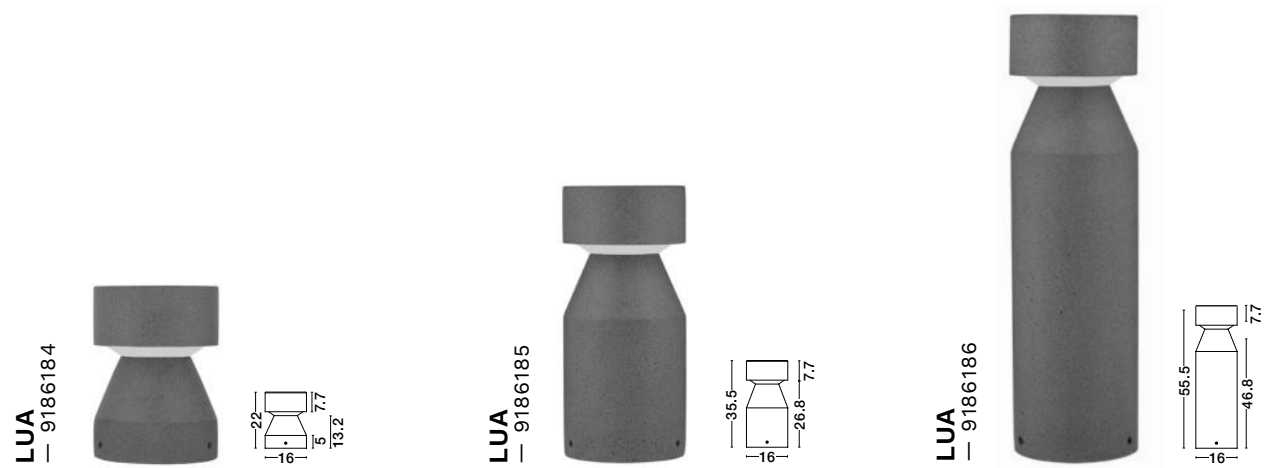

LUA
— 9186186

Black Sandstone
Cement
LED · 12 Watt
220-240 Vac
629Lm · 3000K
IP65

—
D: 16
H: 55.5 cm