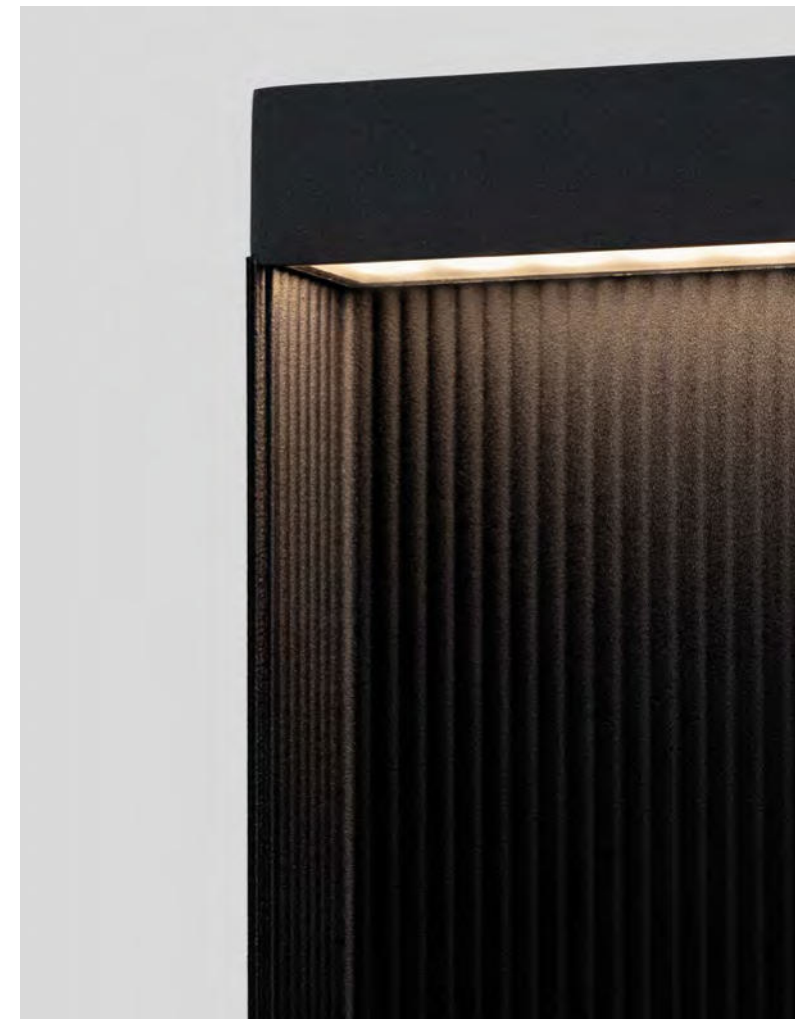

ALLEY
— 9136424

ALLEY
— 9136422